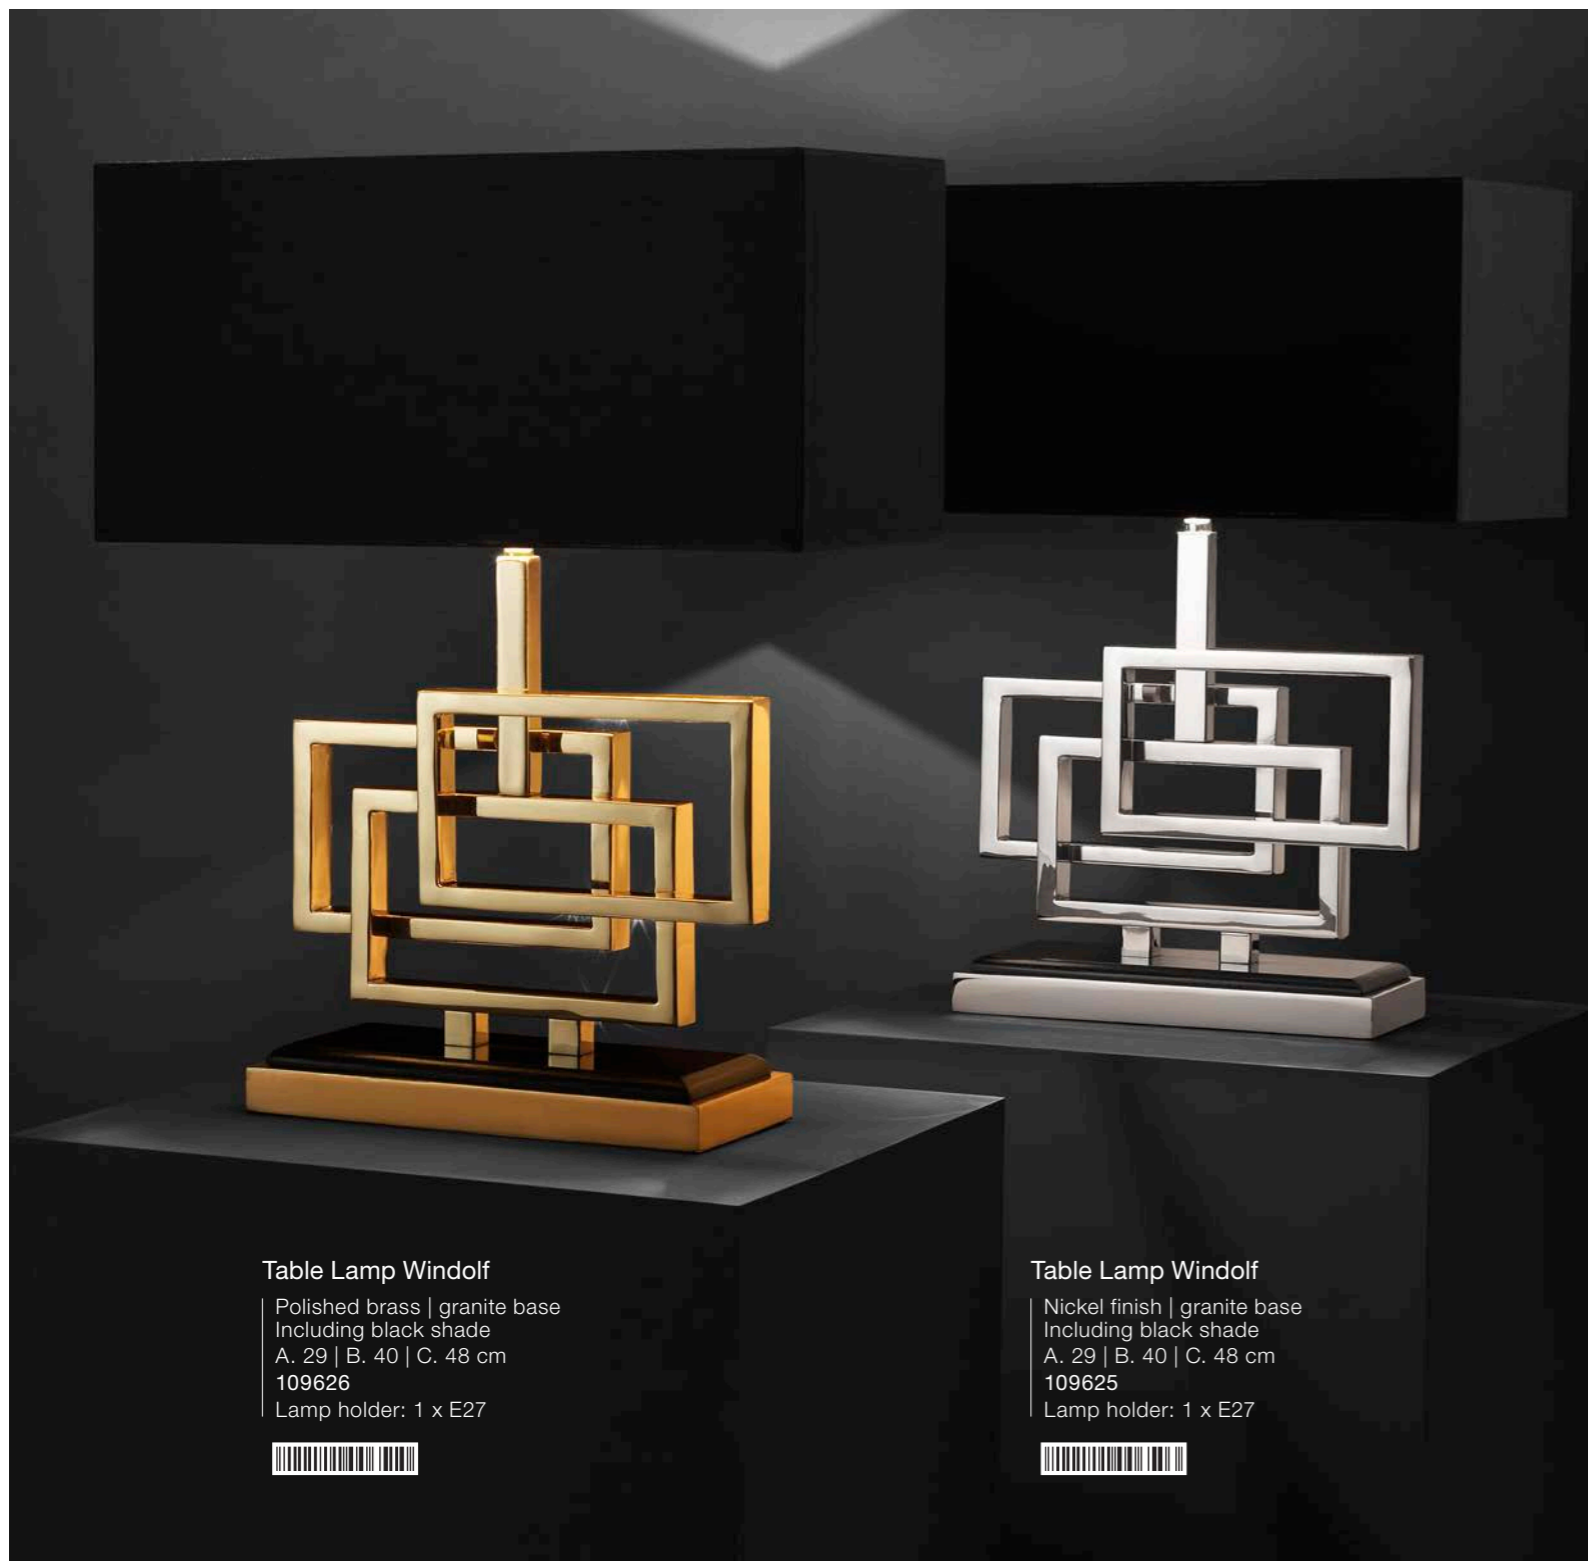

TABLE LAMP EMERALD

Table Lamp Emerald

Nickel finish | crystal glass
Including white shade
A. 22 | B. 43 | C. 67 cm
113341
Lamp holder: 1 x E27

Table Lamp Emerald

Gold finish | crystal glass
Including white shade
A. 22 | B. 43 | C. 67 cm
113342
Lamp holder: 1 x E27

Wall Lamp Windolf

Polished brass
Including black shade
35 x H. 41,5 x D. 21 cm
111609
Lamp holder: 1 x E14

Wall Lamp Windolf

Nickel finish
Including black shade
35 x H. 41,5 x D. 18 cm
111607
Lamp holder: 1 x E14