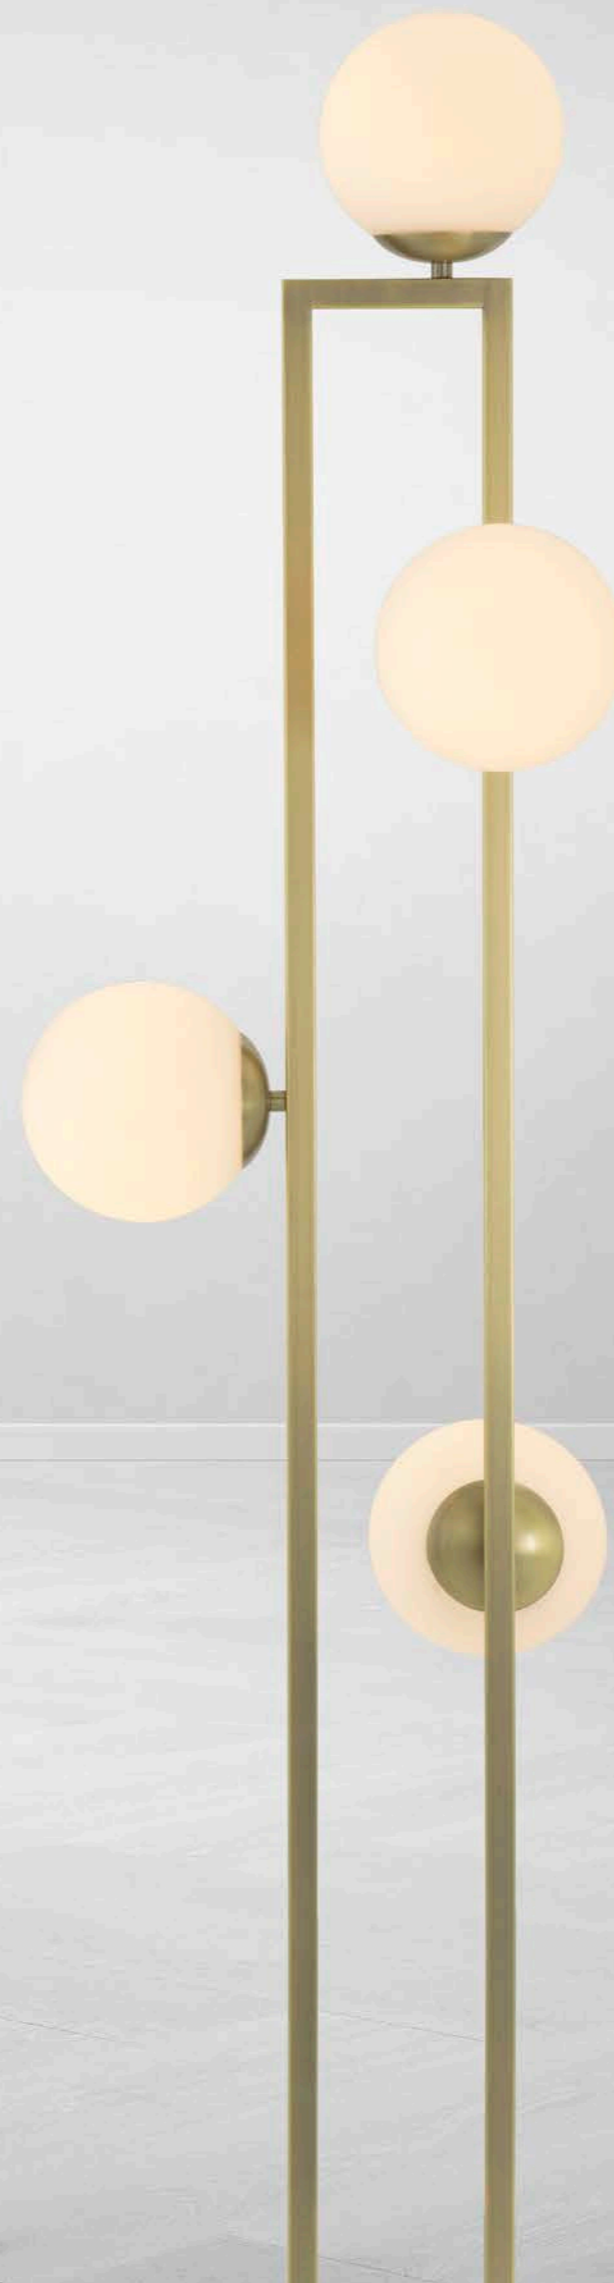

Floor Lamp Pascal

Light brass finish | white glass
40 x 34,5 x H. 175 cm
114688
Lamp holder: 4 x E14