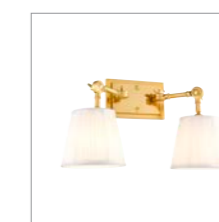

WALL LAMP WENTWORTH

Wall Lamp Wentworth Single

Gold finish
Including pleated black shade
15 x H. 26 x D. 24 cm
107174
Lamp holder: 1 x E14

Wall Lamp Wentworth Double

Gold finish
Including pleated black shades
33 x H. 25 x D. 25 cm
107178
Lamp holder: 2 x E14