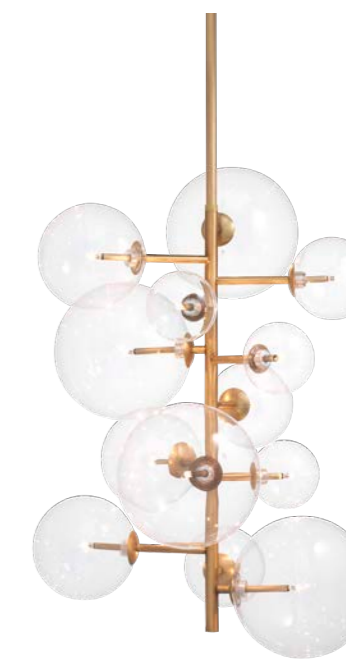

Chandelier Ezra

Antique brass finish | clear glass
ø 26 x H. 71 cm
114372
Lamp holder: 13 x G4