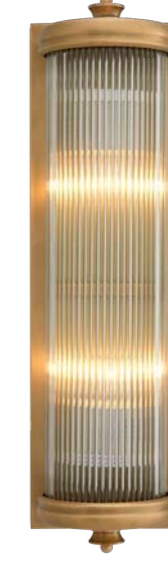

WALL LAMP GLORIOUS

WALL LAMP GLORIOUS