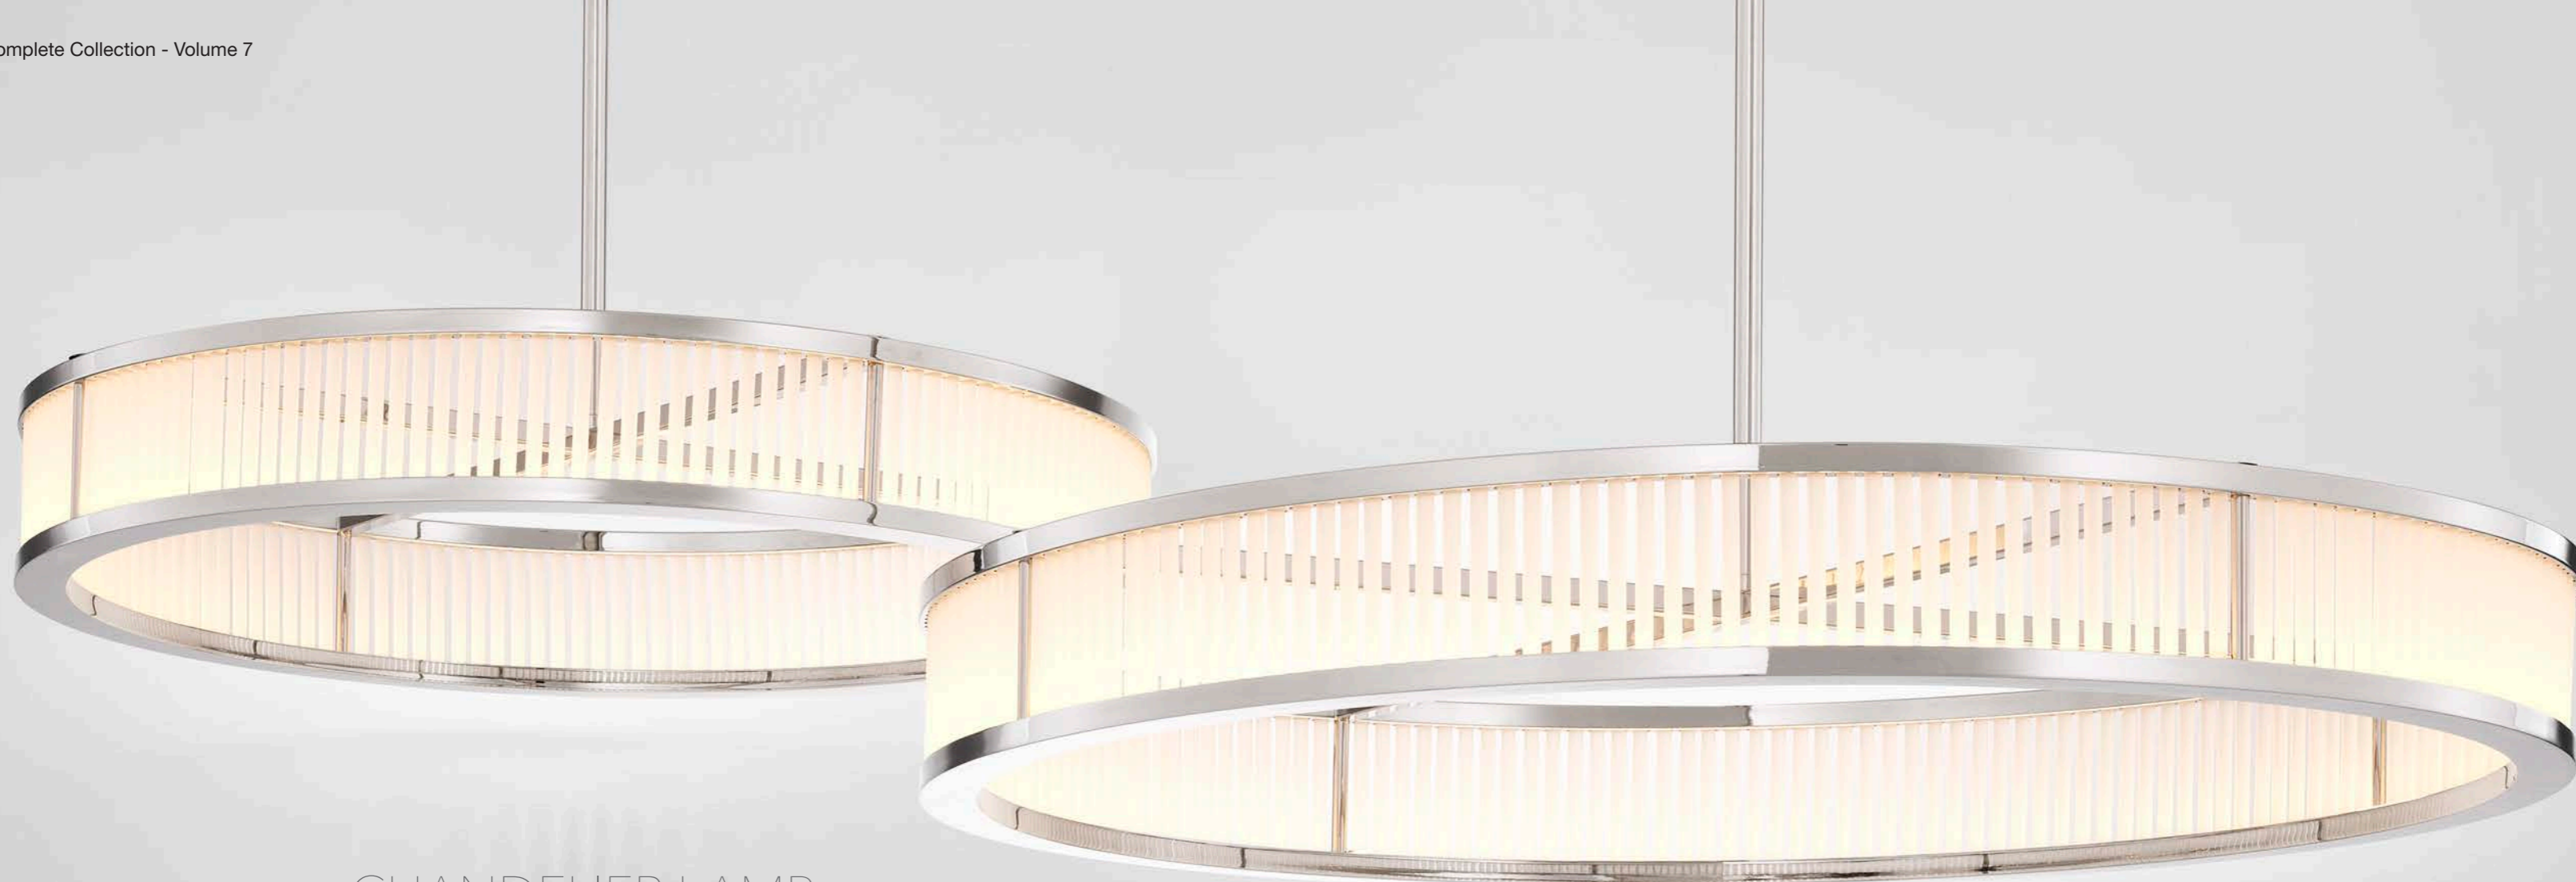

Chandelier Amazone S

Nickel finish | crystal glass
ø 60 x H. 65 cm
112638
Lamp holder: 14 x E14

Wall Lamp Amazone

Nickel finish | crystal glass
31 x H. 31 x D. 18 cm
112659
Lamp holder: 3 x E14

Lighting Series

CHANDELIER LAMP THIBAUD

Thibaud is a marvelous minimalist semi-flush fitting ceiling light. It features a drum-shaped shade adorned with rods of frosted glass. Available in three different finishes, Thibaud is an excellent choice for rooms with lower than average ceiling heights. It works really well as a central light in living rooms and bedrooms.