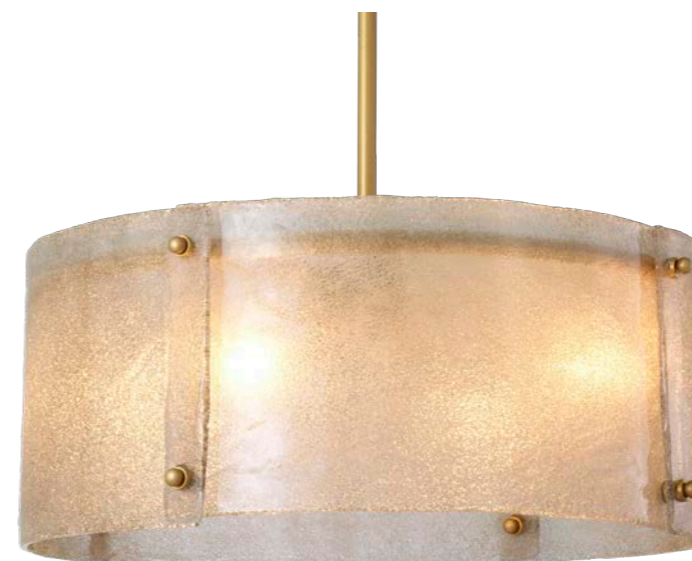

All lamps are sold without light bulbs.

PLAYFUL DESIGN

The playful design of the Kimpton chandelier reminds one of a game of Mikado. Made up of six rectangular bars with an antique brass finish and integrated LED lights, this versatile modern suspension light creates beautiful light effects in your interior surroundings. The bars can be hung in any desired position by adjusting the length of the wires.