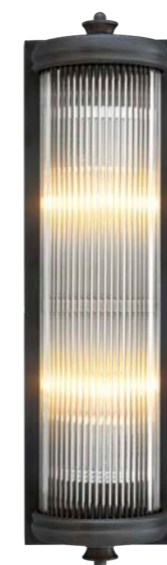

WALL LAMP GLORIOUS

WALL LAMP GLORIOUS