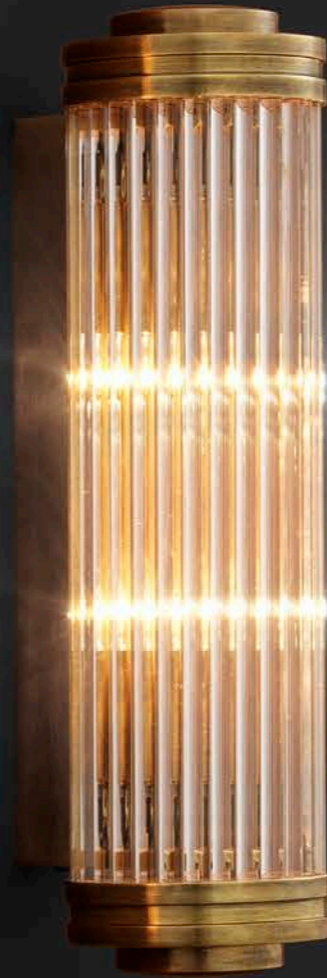

All lamps are sold without light bulbs.