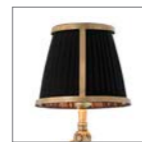

Wall Lamp Brunswick

Antique brass finish
Including pleated black shade and cream shade
17 x H. 77 x D. 29 cm | adjustable
111383
Lamp holder: 1 x E14