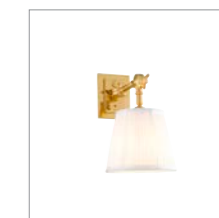

Wall Lamp Wentworth Single

Gold finish
Including pleated white shade
15 x H. 26 x D. 24 cm
107220
Lamp holder: 1 x E14