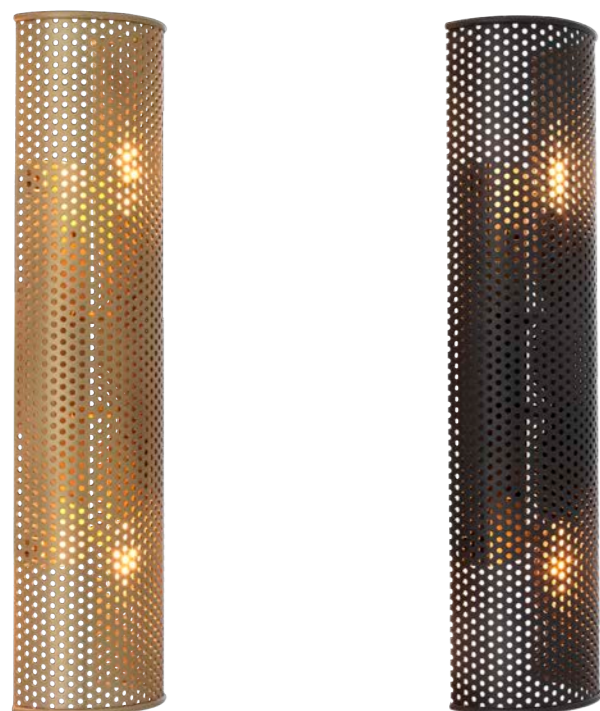

LED

Table Lamp Cassini

Antique brass finish | black marble base
 ø 70 x H. 79 cm
 113922

LED

Floor Lamp Cassini

Antique brass finish | black finish
 ø 70 x H. 205 cm
 113207

CASSINI

SERIES

LED

Chandelier Cassini

Bronze finish
 ø 90 x min H. 102 cm
 113445

LED

Chandelier Cassini

Antique brass finish
 ø 90 x min H. 102 cm
 113170

RADIANT FOCAL POINT

Reminding one of planetarian rings, the galactic designed Cassini Chandelier makes a radiant focal point in your home interior. Characterised by four metal rings with an antique brass finish or bronze finish, the inner ring of this distinctive ceiling lamp is fixed to the pendant. The other rings are attached to hinges, so you can rotate them individually to direct the light as required.

All rings are equipped with integrated LED lights that are dimmable, if used with a LED dimmer.

WALL LAMP MORRISON LARGE

Wall Lamp Morrison L

Antique brass finish
13,5 x H. 50,5 x D. 9 cm
114090
Lamp holder: 2 x E14

Wall Lamp Morrison L

Bronze highlight finish
13,5 x H. 50,5 x D. 9 cm
114764
Lamp holder: 2 x E14

WALL LAMP MORRISON SMALL

Wall Lamp Morrison S

Antique brass finish
25,5 x H. 20,5 x D. 13,5 cm
114089
Lamp holder: 2 x E14