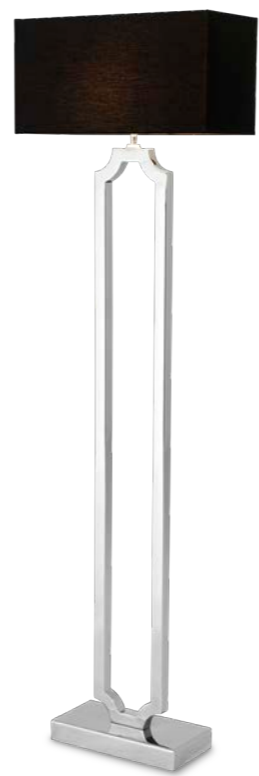

FLOOR LAMP FIORI

Floor Lamp Fiori

Antique brass finish | alabaster
42,5 x 37 x H. 172 cm
114655
Lamp holder: 3 x E14

Floor Lamp Dorrell

Nickel finish | clear glass | frosted glass
 40 x 40 x H. 192,5 cm
 111315
 Lamp holder: 5 x E27