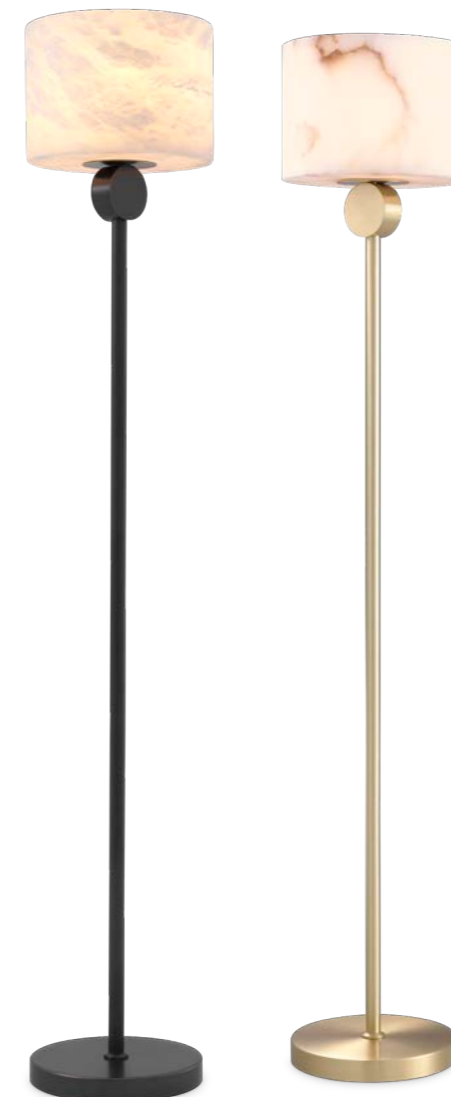

ETRUSCAN SERIES

Create a pleasant atmosphere by hanging the round Etruscan pendant above your dining table or nightstand. With its brass finished fixture and round alabaster lampshade, this beautiful pendant gives your décor a romantic touch that's just irresistible. For a startling effect, combine some of these round pendants with their square counterparts and group together above your coffee table.

PENDANT ETRUSCAN ROUND

Pendant Etruscan Round
Bronze highlight finish | alabaster
ø 20 x H. 24 cm
114857
Lamp holder: 1 x E14

Pendant Etruscan Round
Light brass finish | alabaster
ø 20 x H. 24 cm
113472
Lamp holder: 1 x E14

PENDANT ETRUSCAN SQUARE

Pendant Etruscan Square
Light brass finish | alabaster
12 x 12 x H. 24 cm
113911
Lamp holder: 1 x E14

Pendant Etruscan Square
Bronze highlight finish | alabaster
12 x 12 x H. 24 cm
114858
Lamp holder: 1 x E14