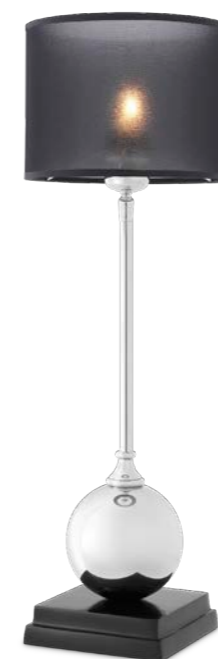

TABLE LAMP LUIGI

Table Lamp Luigi

Honed white marble | nickel finish
Including white shade
A. 35 | B. 48 | C. 80 cm
111036
Lamp holder: 1 x E27

Table Lamp Luigi

Black marble | gold finish
Including white shade
A. 35 | B. 48 | C. 80 cm
111037
Lamp holder: 1 x E27