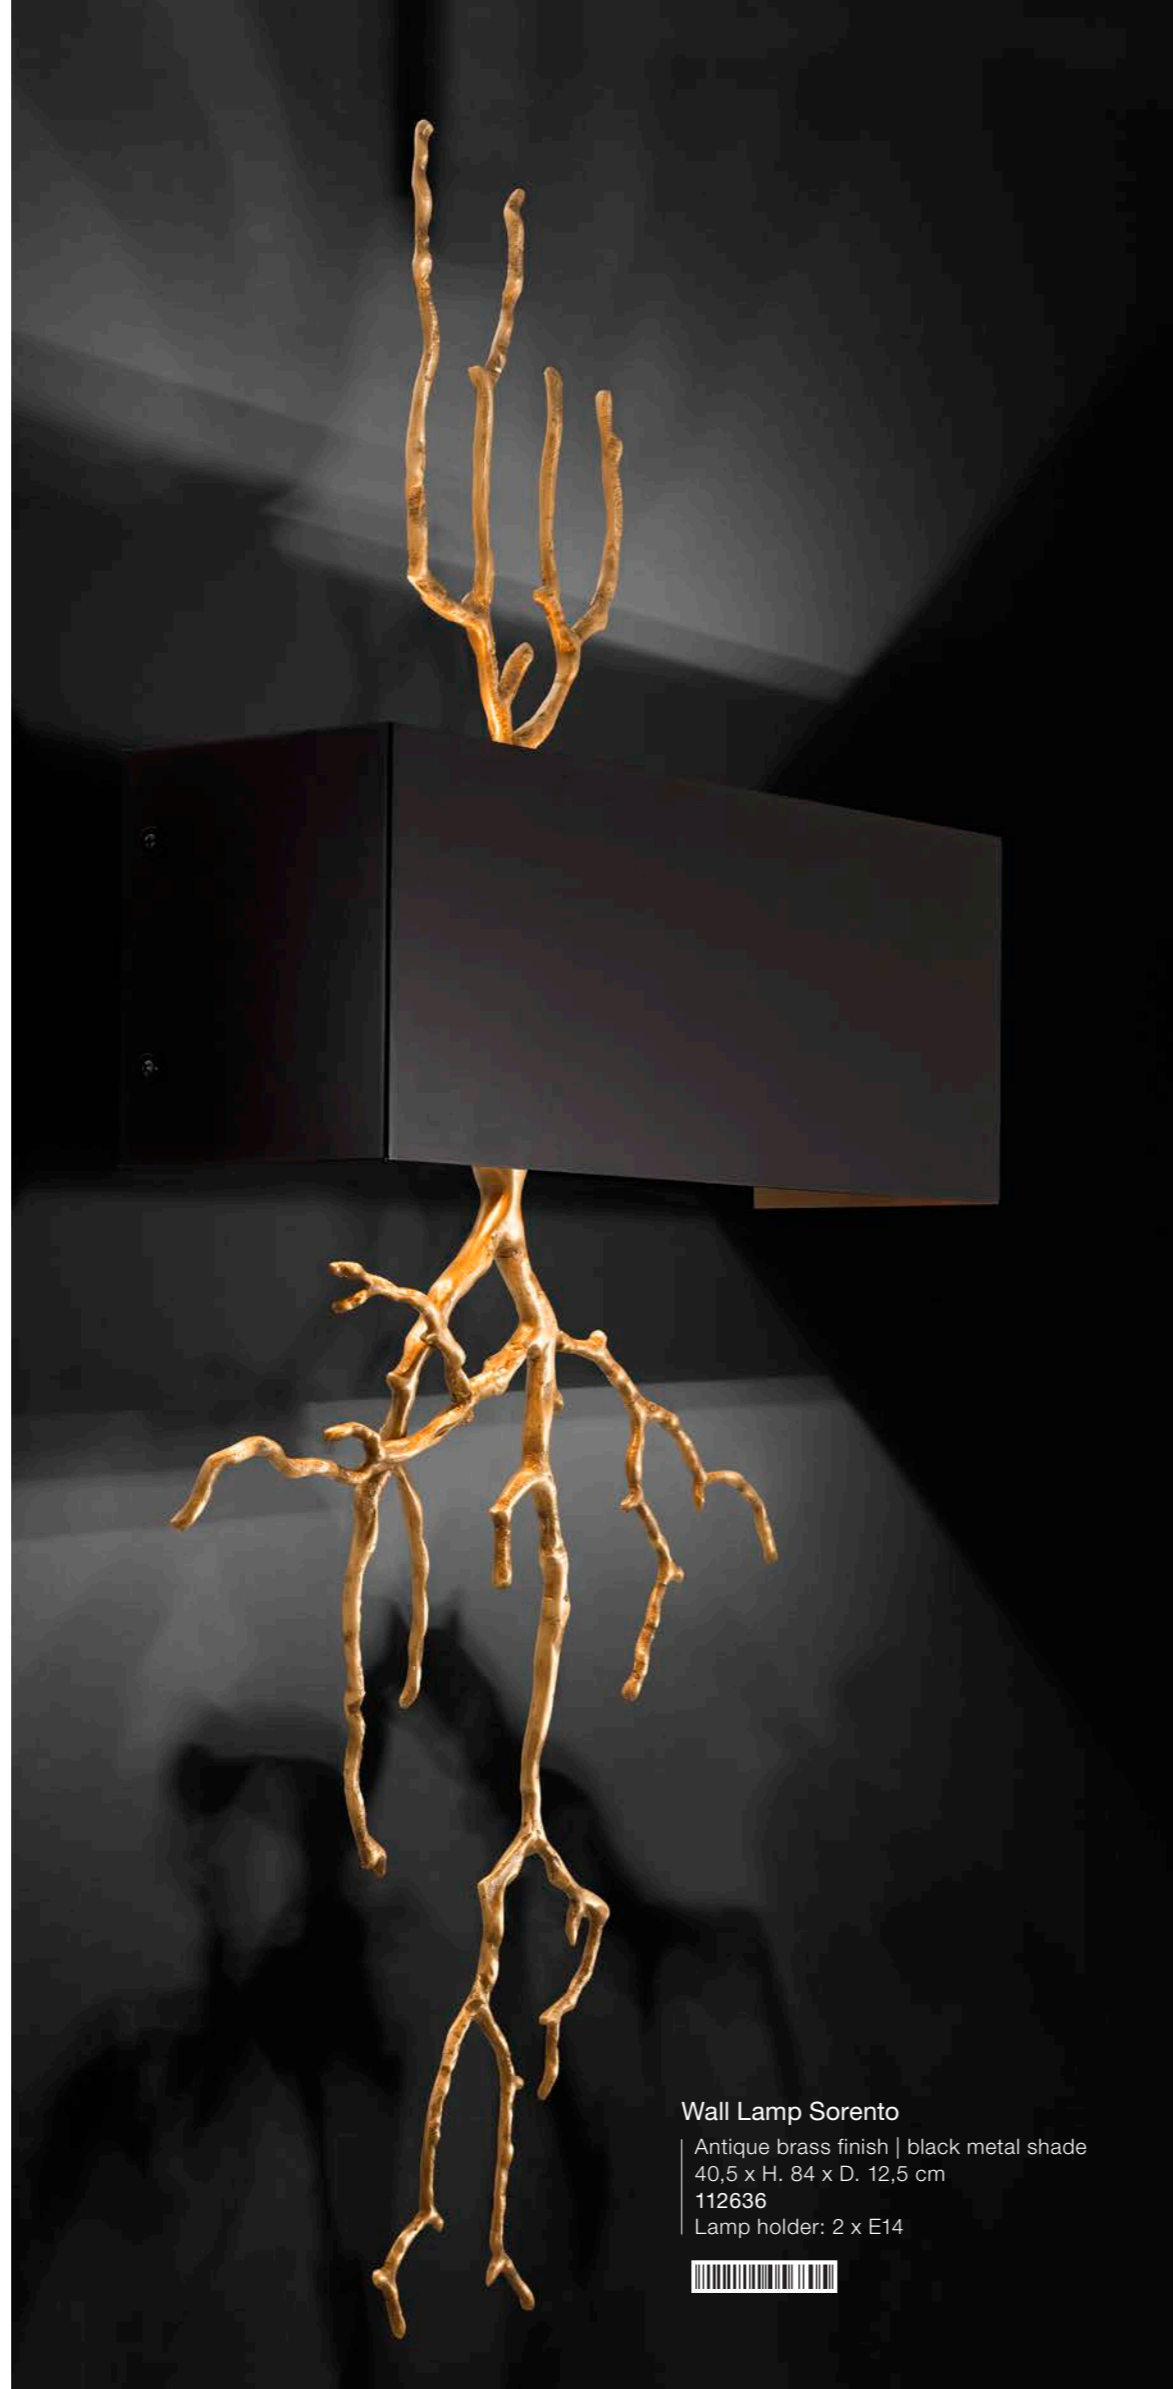

Wall Lamp Sorento

Antique brass finish | black metal shade
40,5 x H. 84 x D. 12,5 cm
112636
Lamp holder: 2 x E14