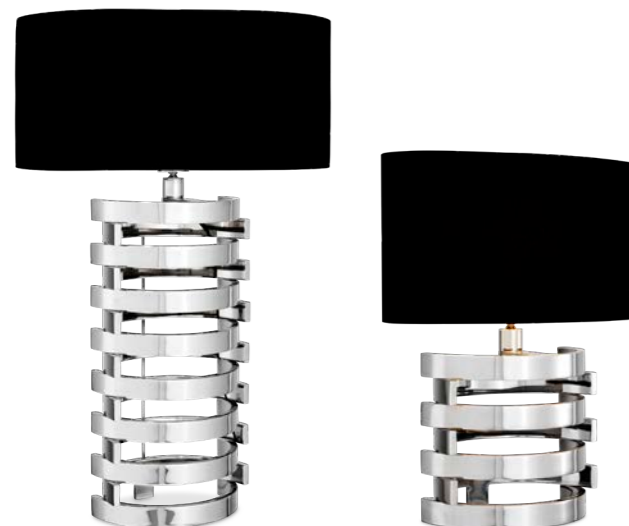

GOLD FINISH

Table Lamp Boxter S

Gold finish
Including black shade
A. 18 | B. 35 | C. 50 cm
109810
Lamp holder: 1 x E27

Table Lamp Boxter L

Gold finish
Including black shade
A. 22 | B. 50 | C. 69 cm
109812
Lamp holder: 1 x E27

NICKEL FINISH

Table Lamp Boxter L

Nickel finish
Including black shade
A. 22 | B. 50 | C. 69 cm
109811
Lamp holder: 1 x E27

Table Lamp Boxter S

Nickel finish
Including black shade
A. 18 | B. 35 | C. 50 cm
109809
Lamp holder: 1 x E27