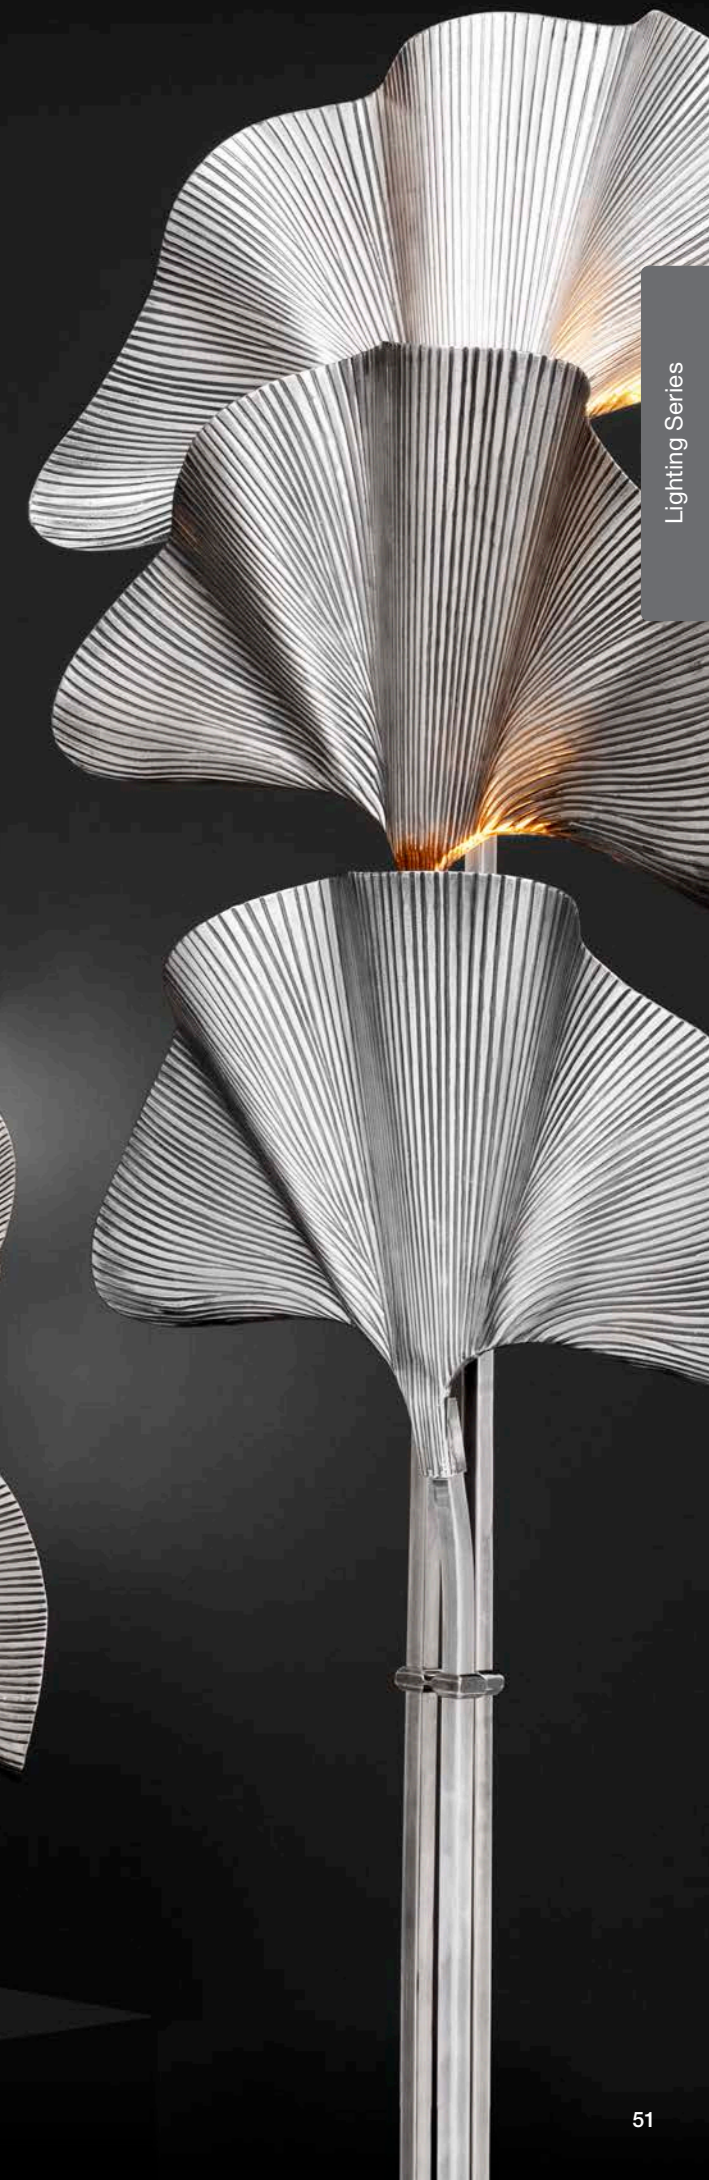

LAS PALMAS SERIES

Lighting Series