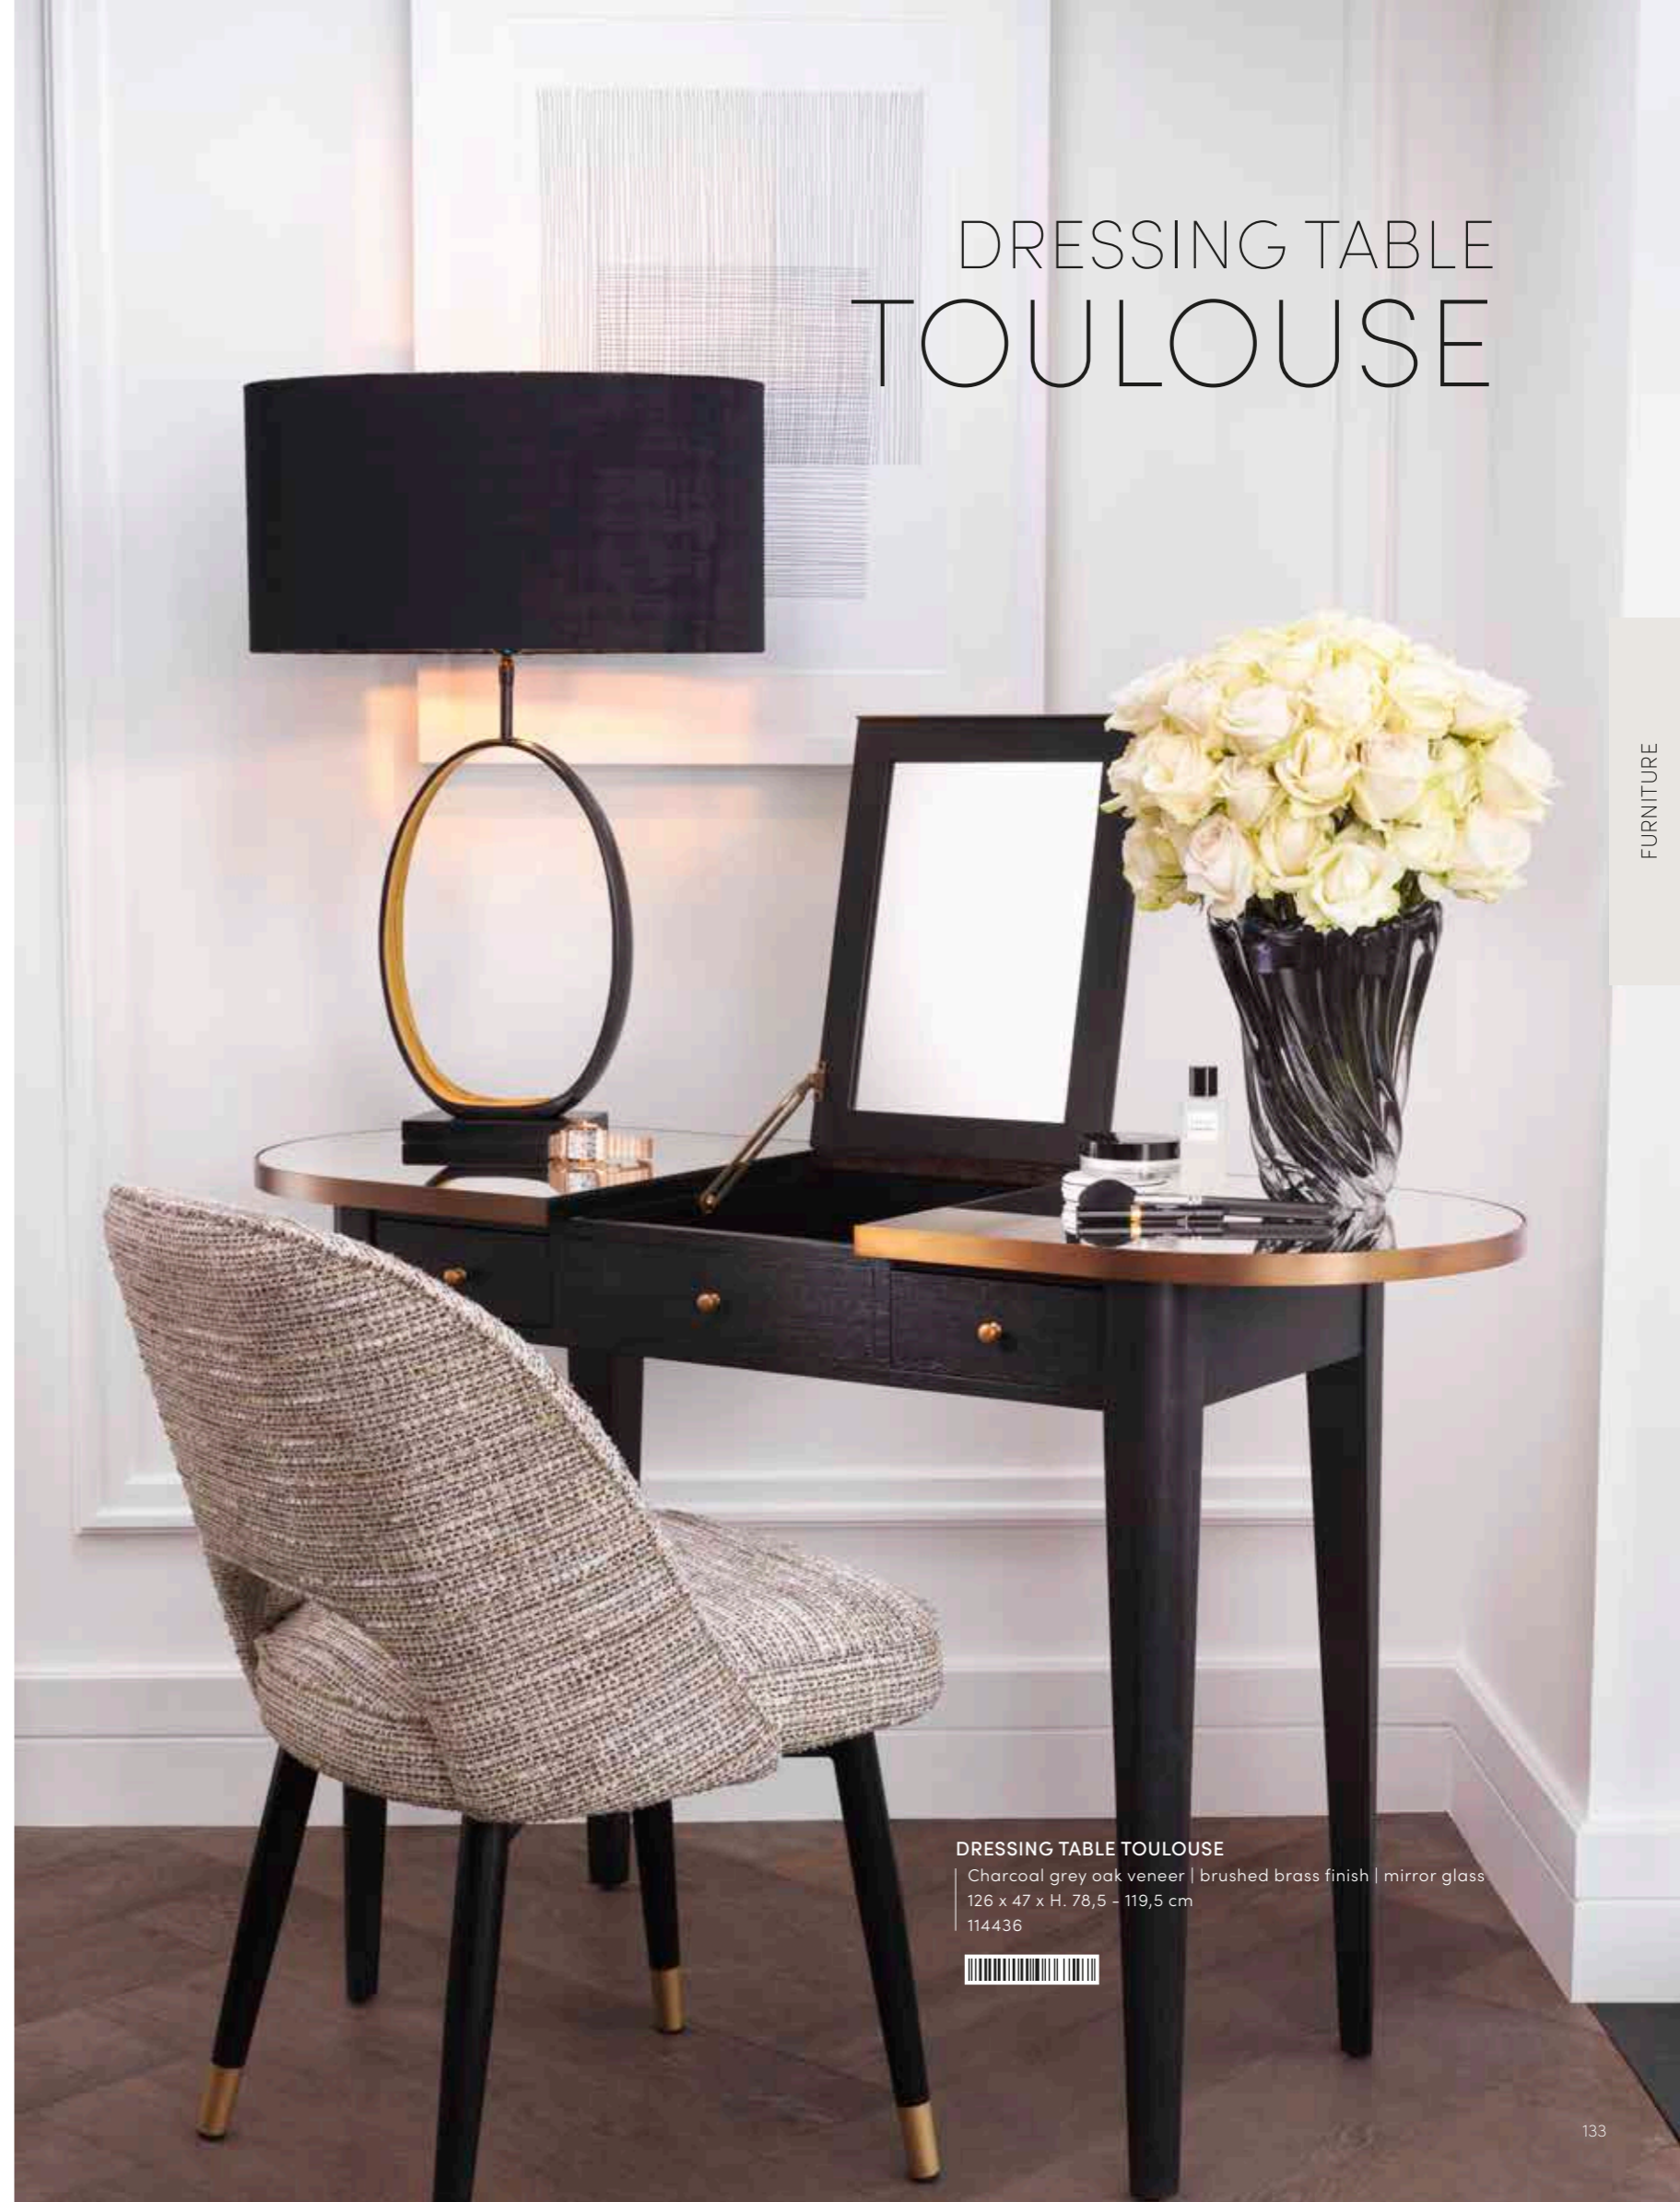

DRESSING TABLE TOULOUSE

DRESSING TABLE TOULOUSE

Charcoal grey oak veneer | brushed brass finish | mirror glass
126 x 47 x H. 78,5 - 119,5 cm
114436