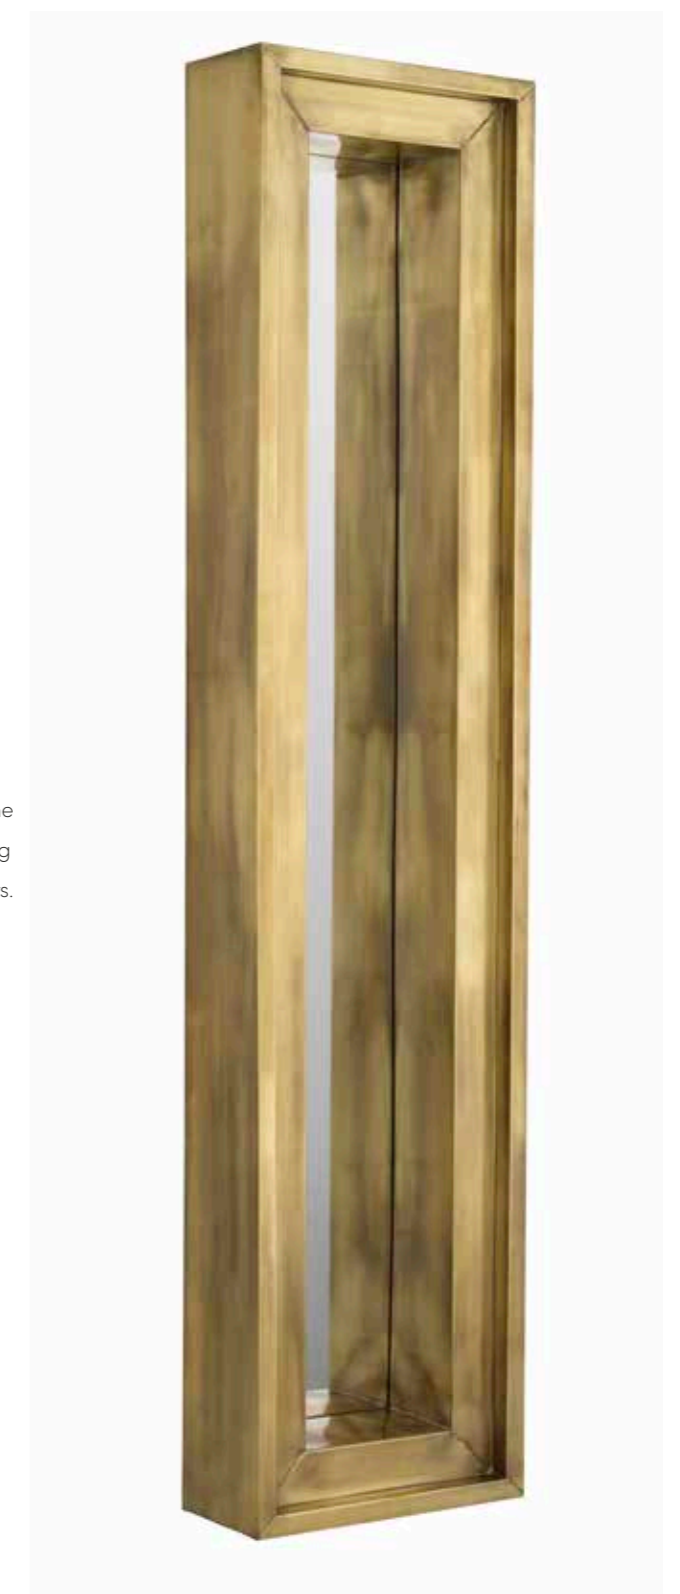

MIRROR HEATH

MIRROR HEATH
Brushed brass finish
ø 120 x D. 4 cm
114609