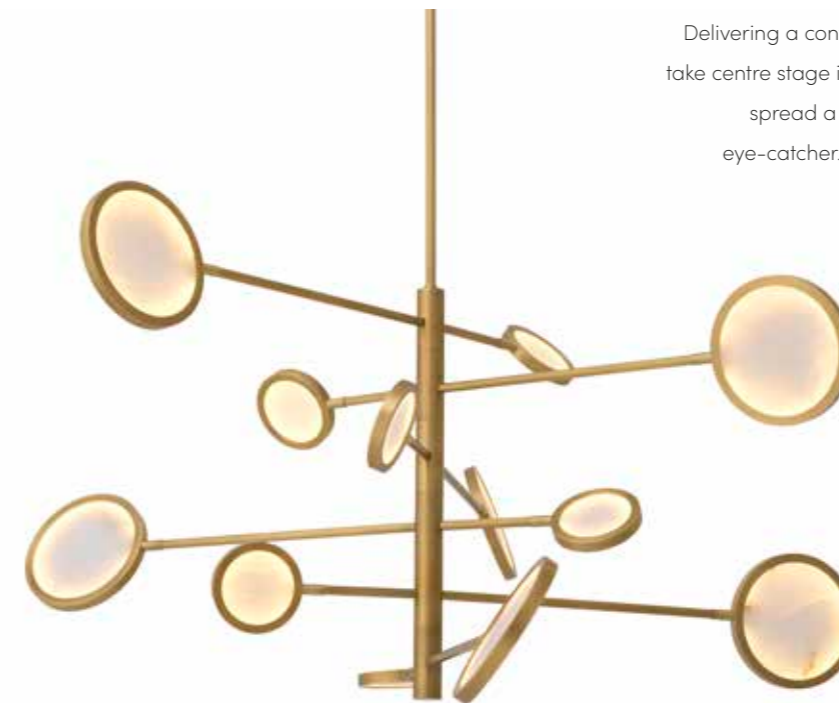

## CHANDELIER AMAZONE

**CHANDELIER AMAZONE RECTANGULAR**  
 Nickel finish | crystal glass  
 140 x 41 x H. 45,5 cm  
 115384  
 Lamp holder: 10 x E14

**CHANDELIER AMAZONE RECTANGULAR**  
 Nickel finish | smoke crystal glass  
 140 x 41 x H. 45,5 cm  
 115383  
 Lamp holder: 10 x E14

## ALABASTER PLATES MAKE FOR *PERFECT MOOD* LIGHTING

Delivering a contemporary look and a fascinating play of light, Chandelier Domani will take centre stage in your living or dining area. Alabaster plates with integrated LED lights spread a warm and atmospheric light turn this gorgeous piece into a charming eye-catcher. Each plate can be rotated individually to adjust the light to your liking.