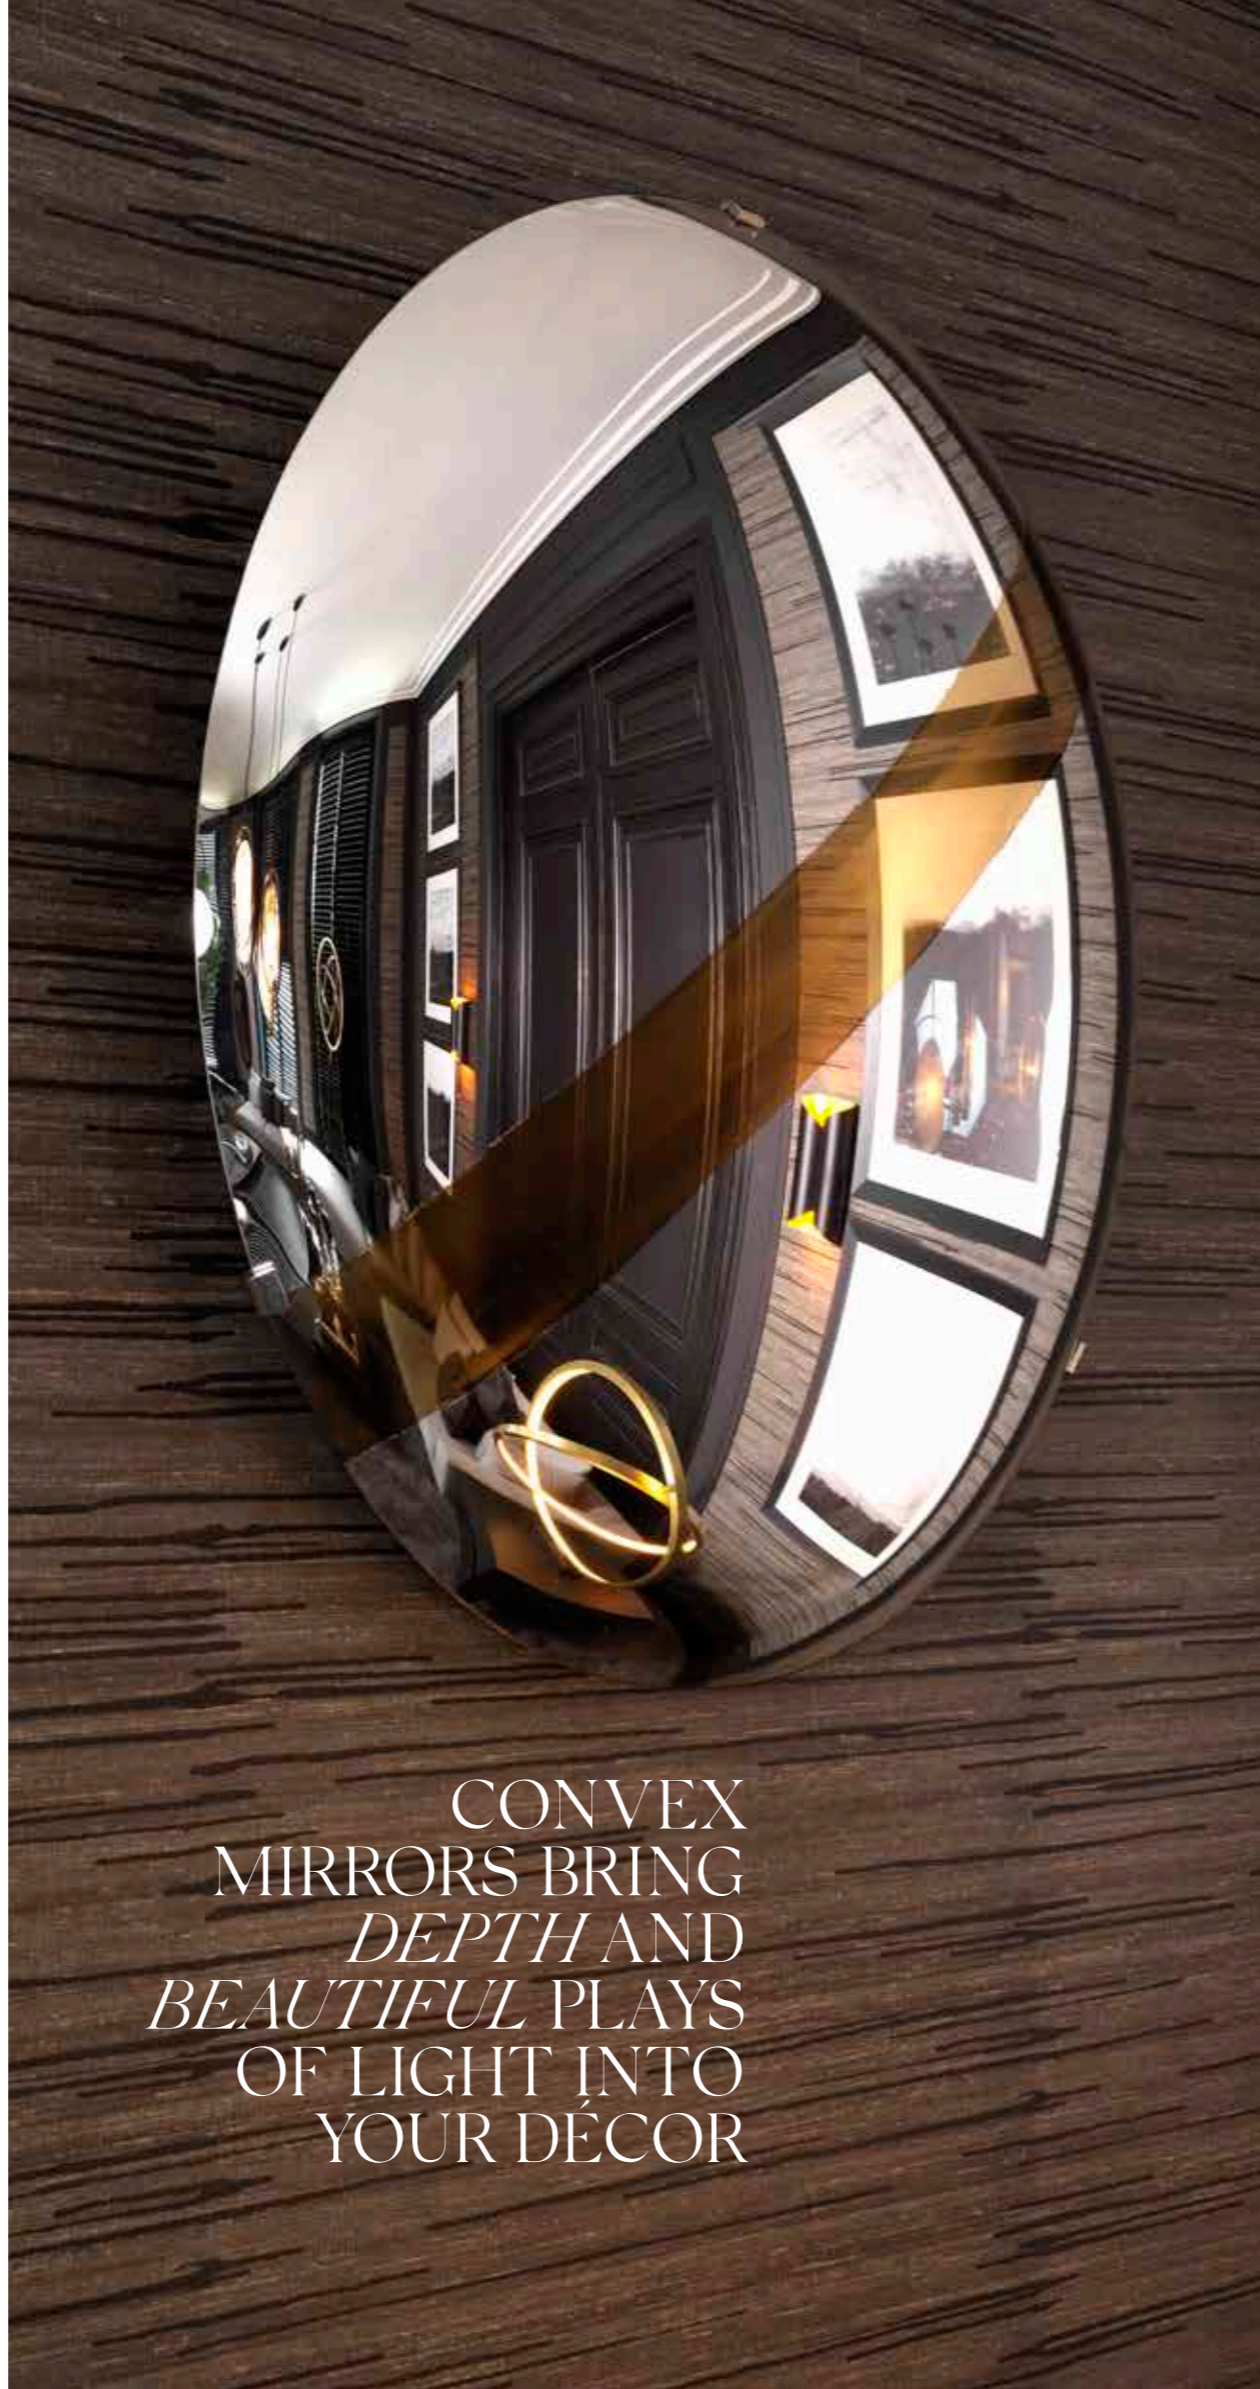

**WALL OBJECT CLEVELAND**  
Convex mirror glass | gold stripe  
Hanging system included  
ø 119 x D. 23,5 cm  
114154

CONVEX  
MIRRORS BRING  
*DEPTH AND*  
*BEAUTIFUL PLAYS*  
OF LIGHT INTO  
YOUR DÉCOR