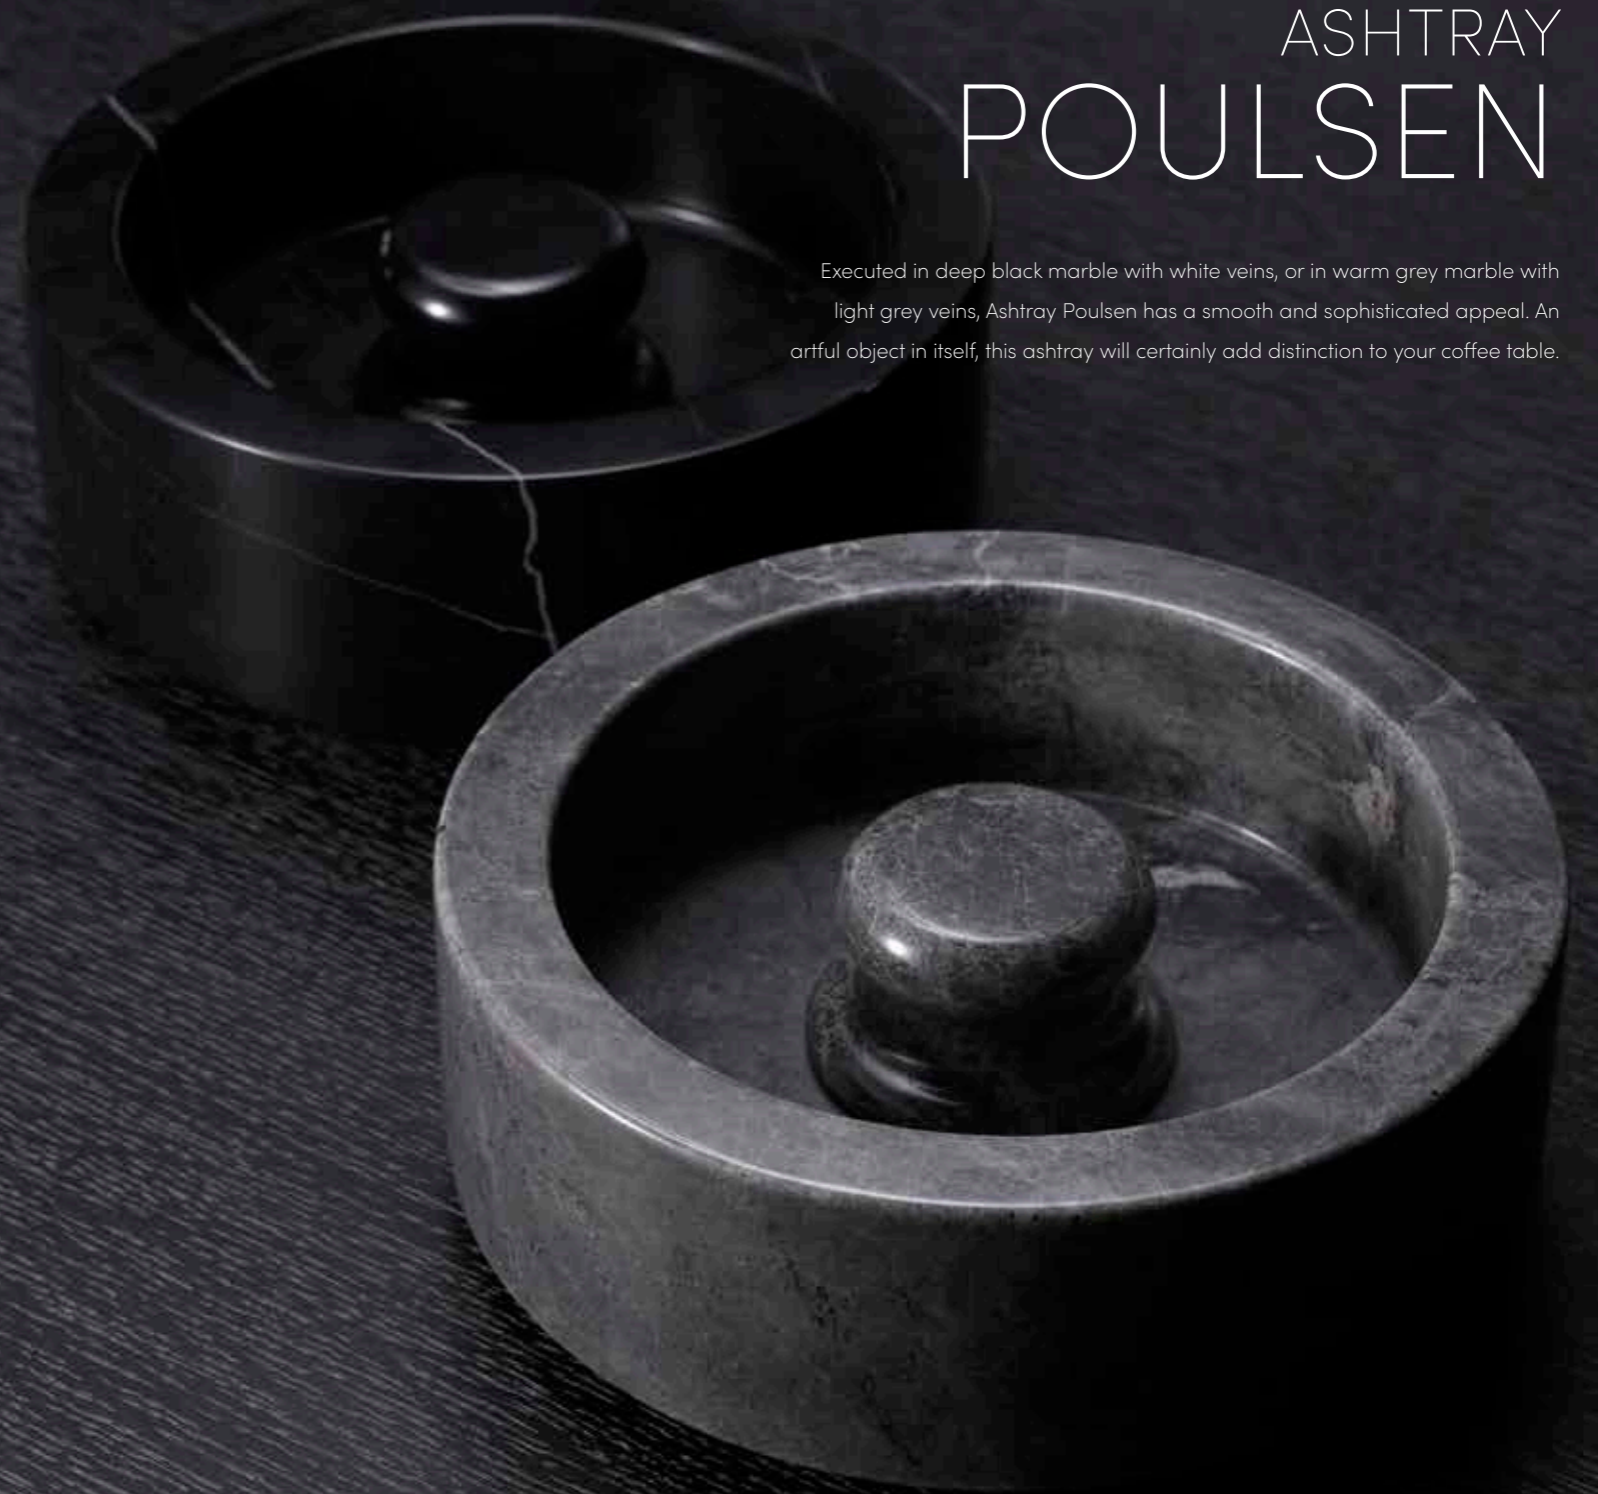

# ASHTRAY POULSEN

Executed in deep black marble with white veins, or in warm grey marble with light grey veins, Ashtray Poulsen has a smooth and sophisticated appeal. An artful object in itself, this ashtray will certainly add distinction to your coffee table.