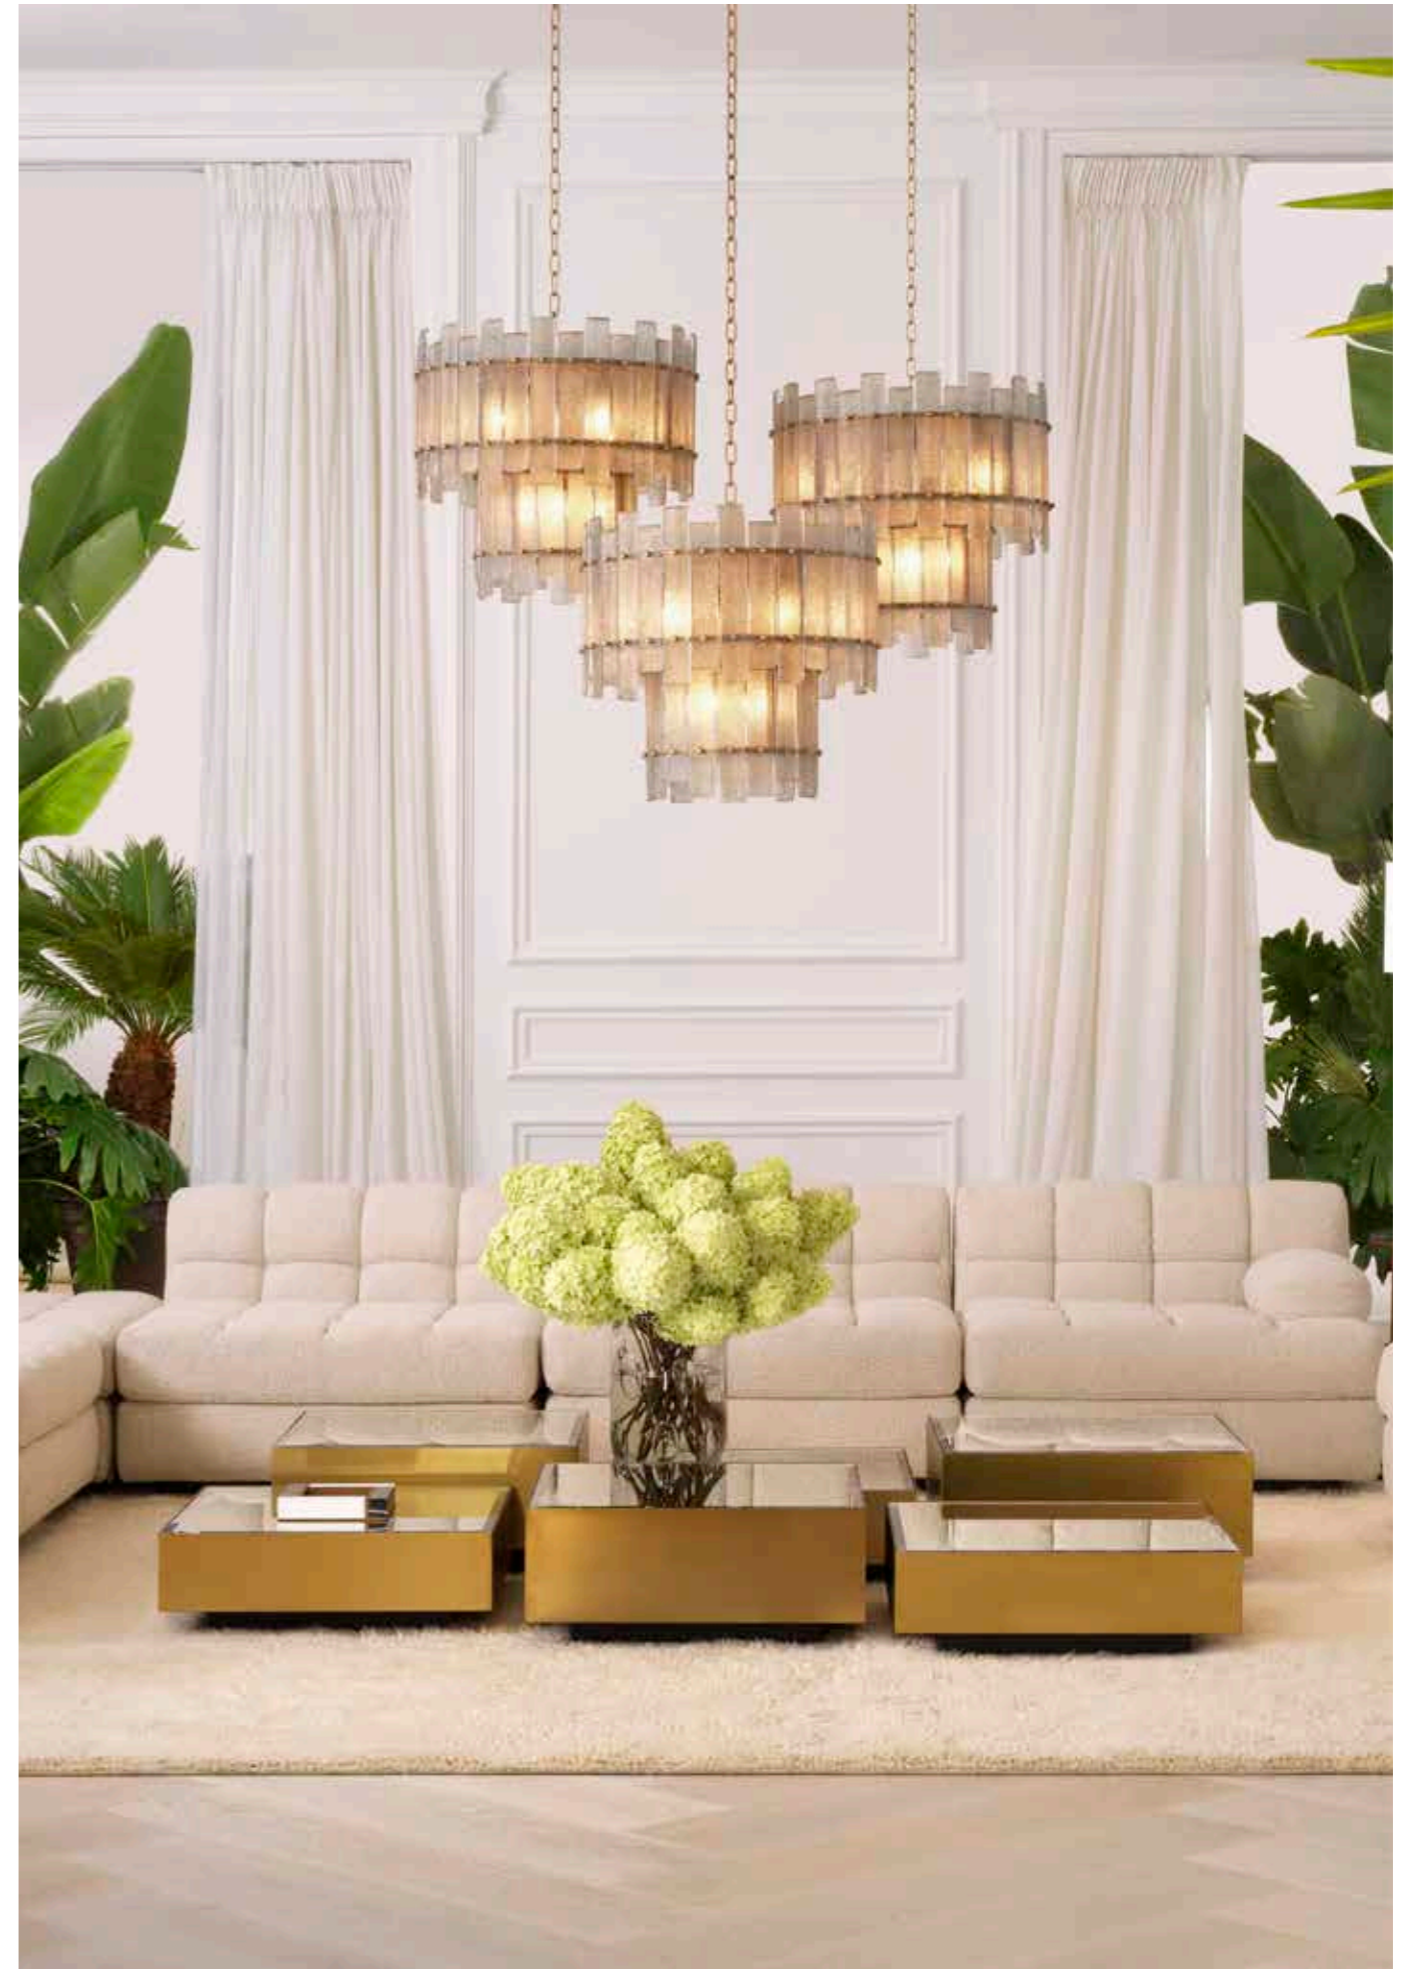

Accessories

ATTRACTIVE ESSENTIALS FOR A LUXURIOUS LIFESTYLE