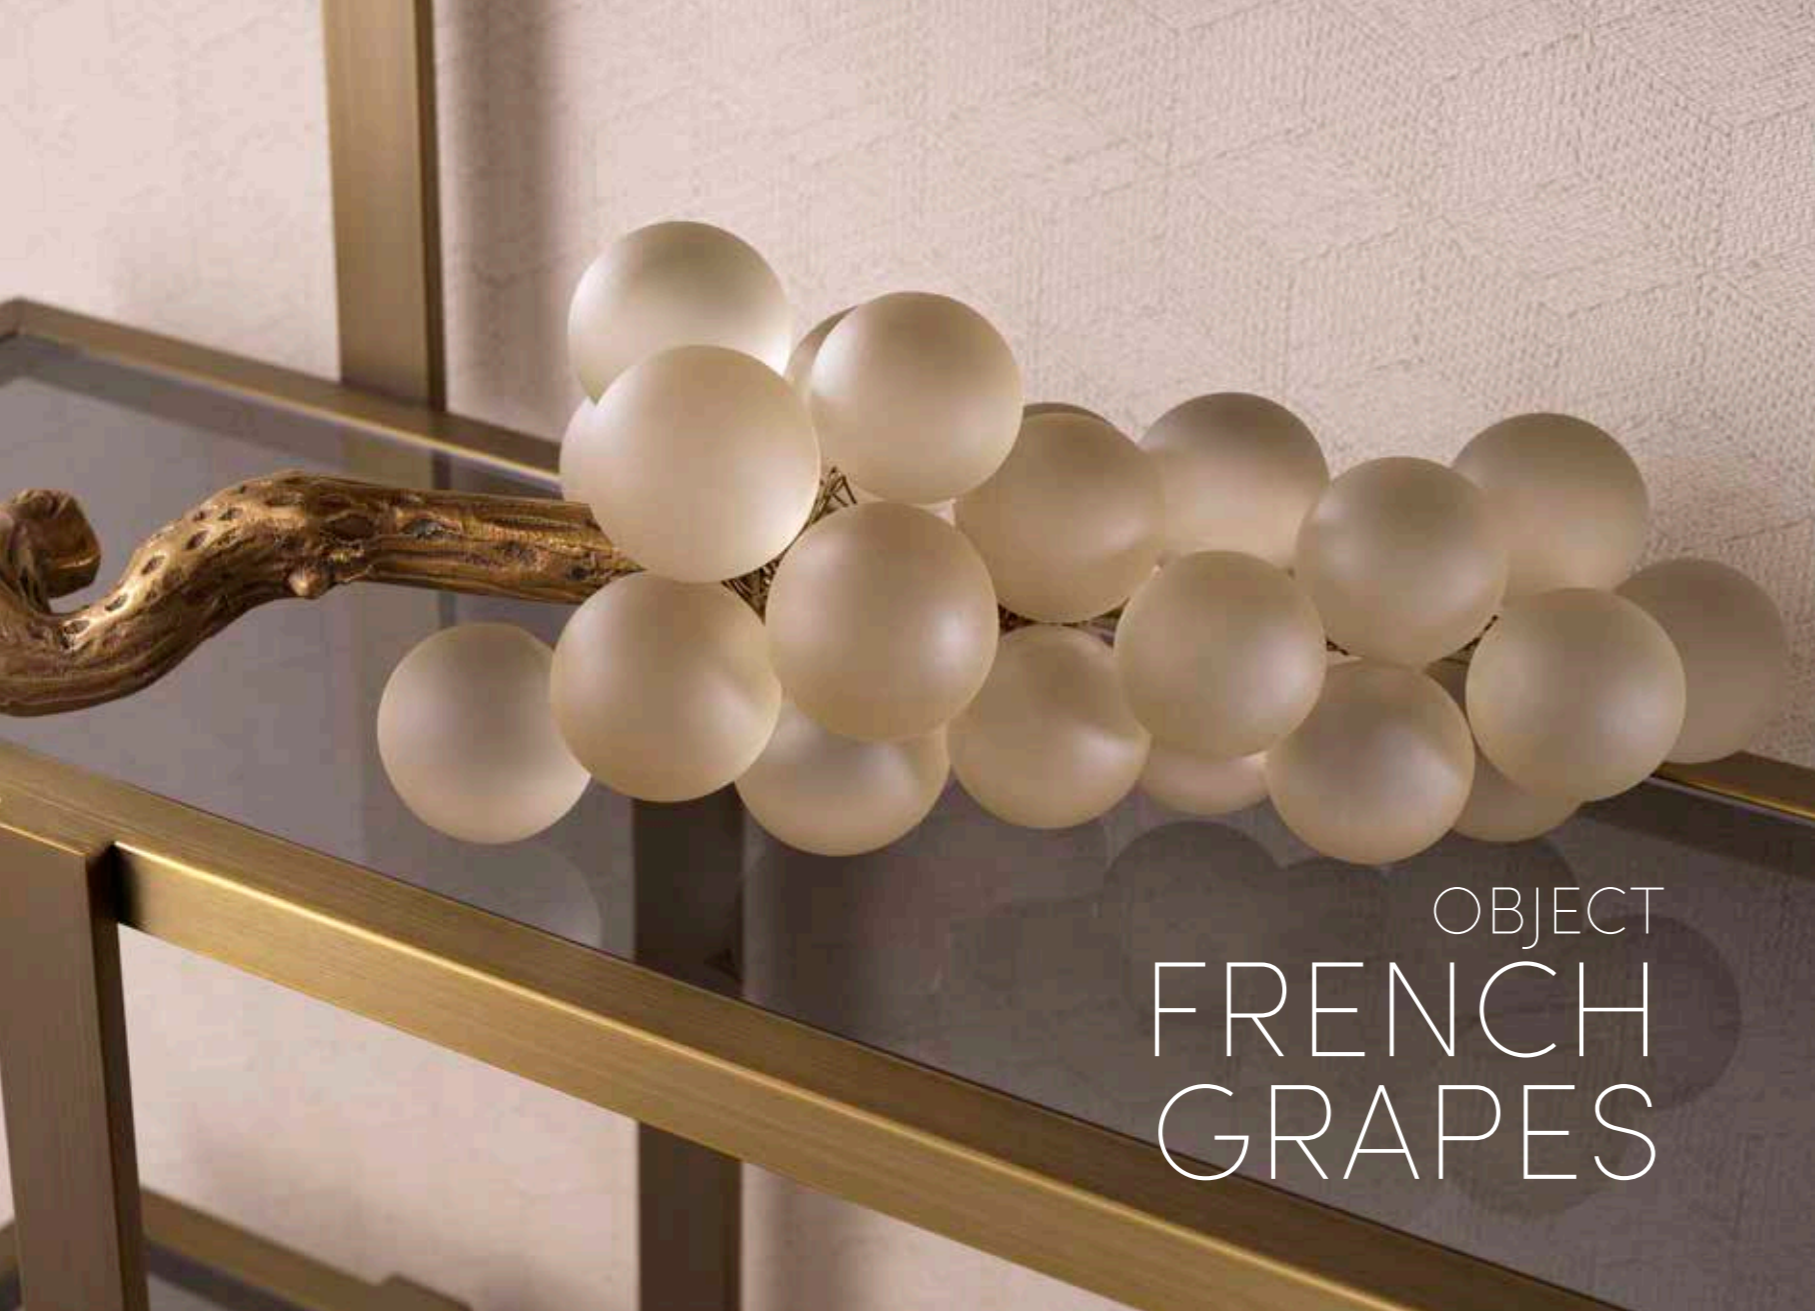

OBJECT
FRENCH
GRAPES