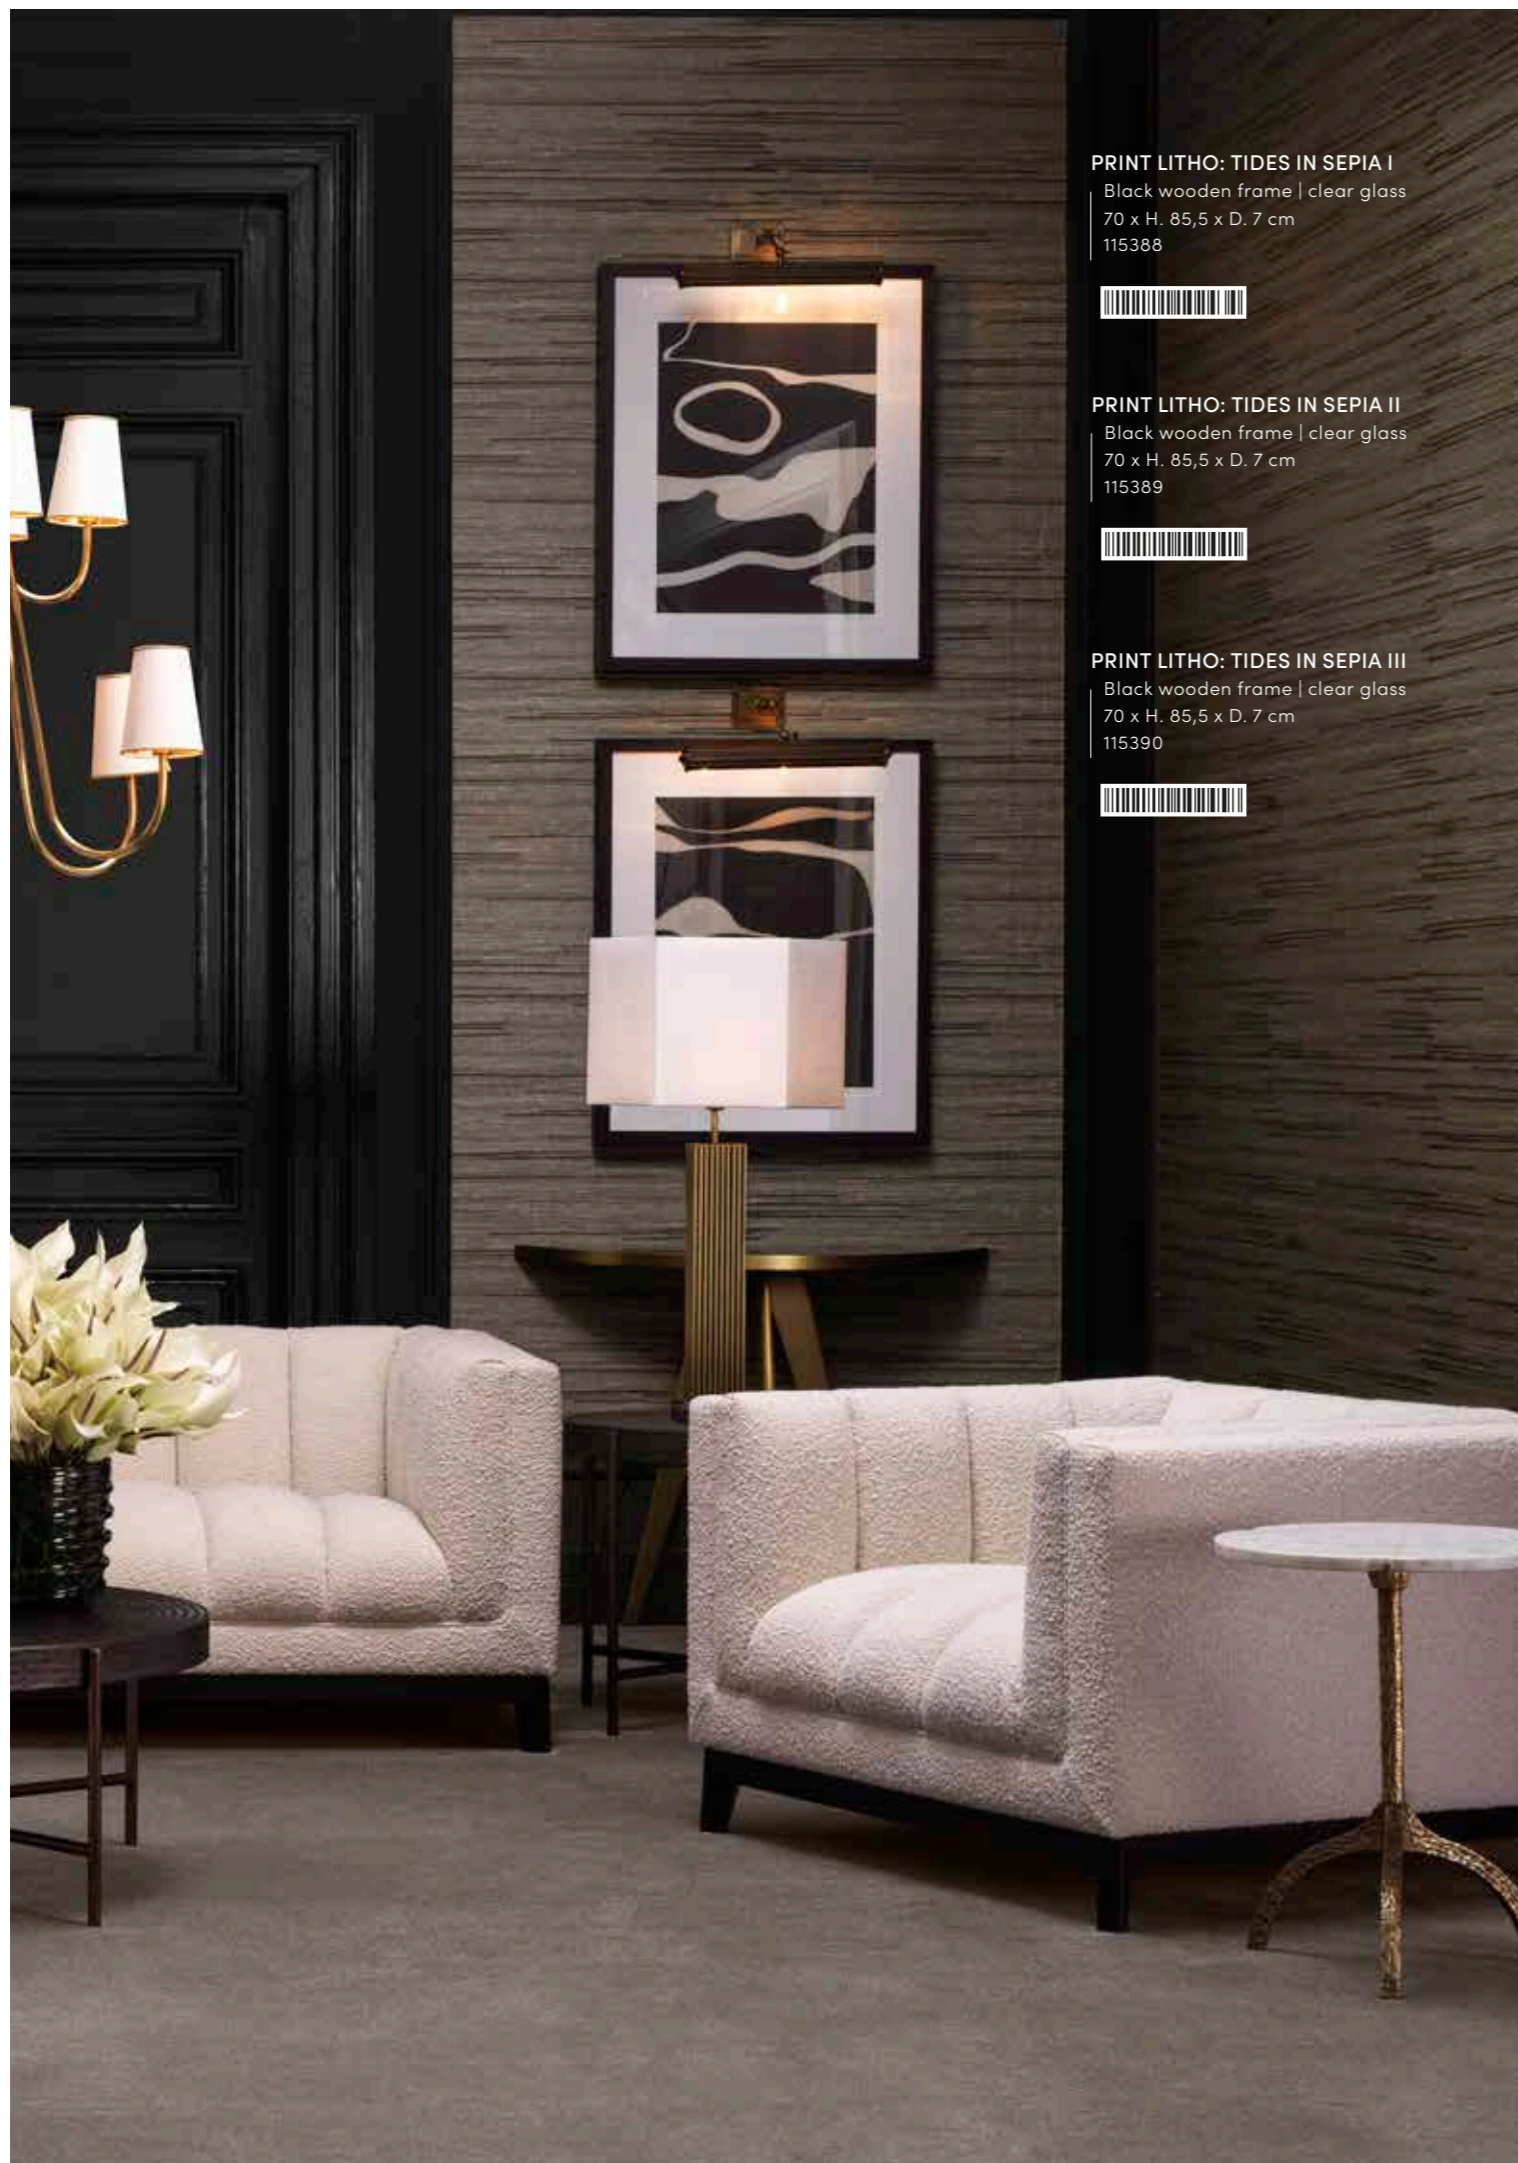

ADD EXCEPTIONAL STYLE TO YOUR SPACE WITH *CONTEMPORARY* AND UNCOMPROMISING WORKS OF ART BY *THIERRY MONTIGNY*

PRINTS THIERRY MONTIGNY