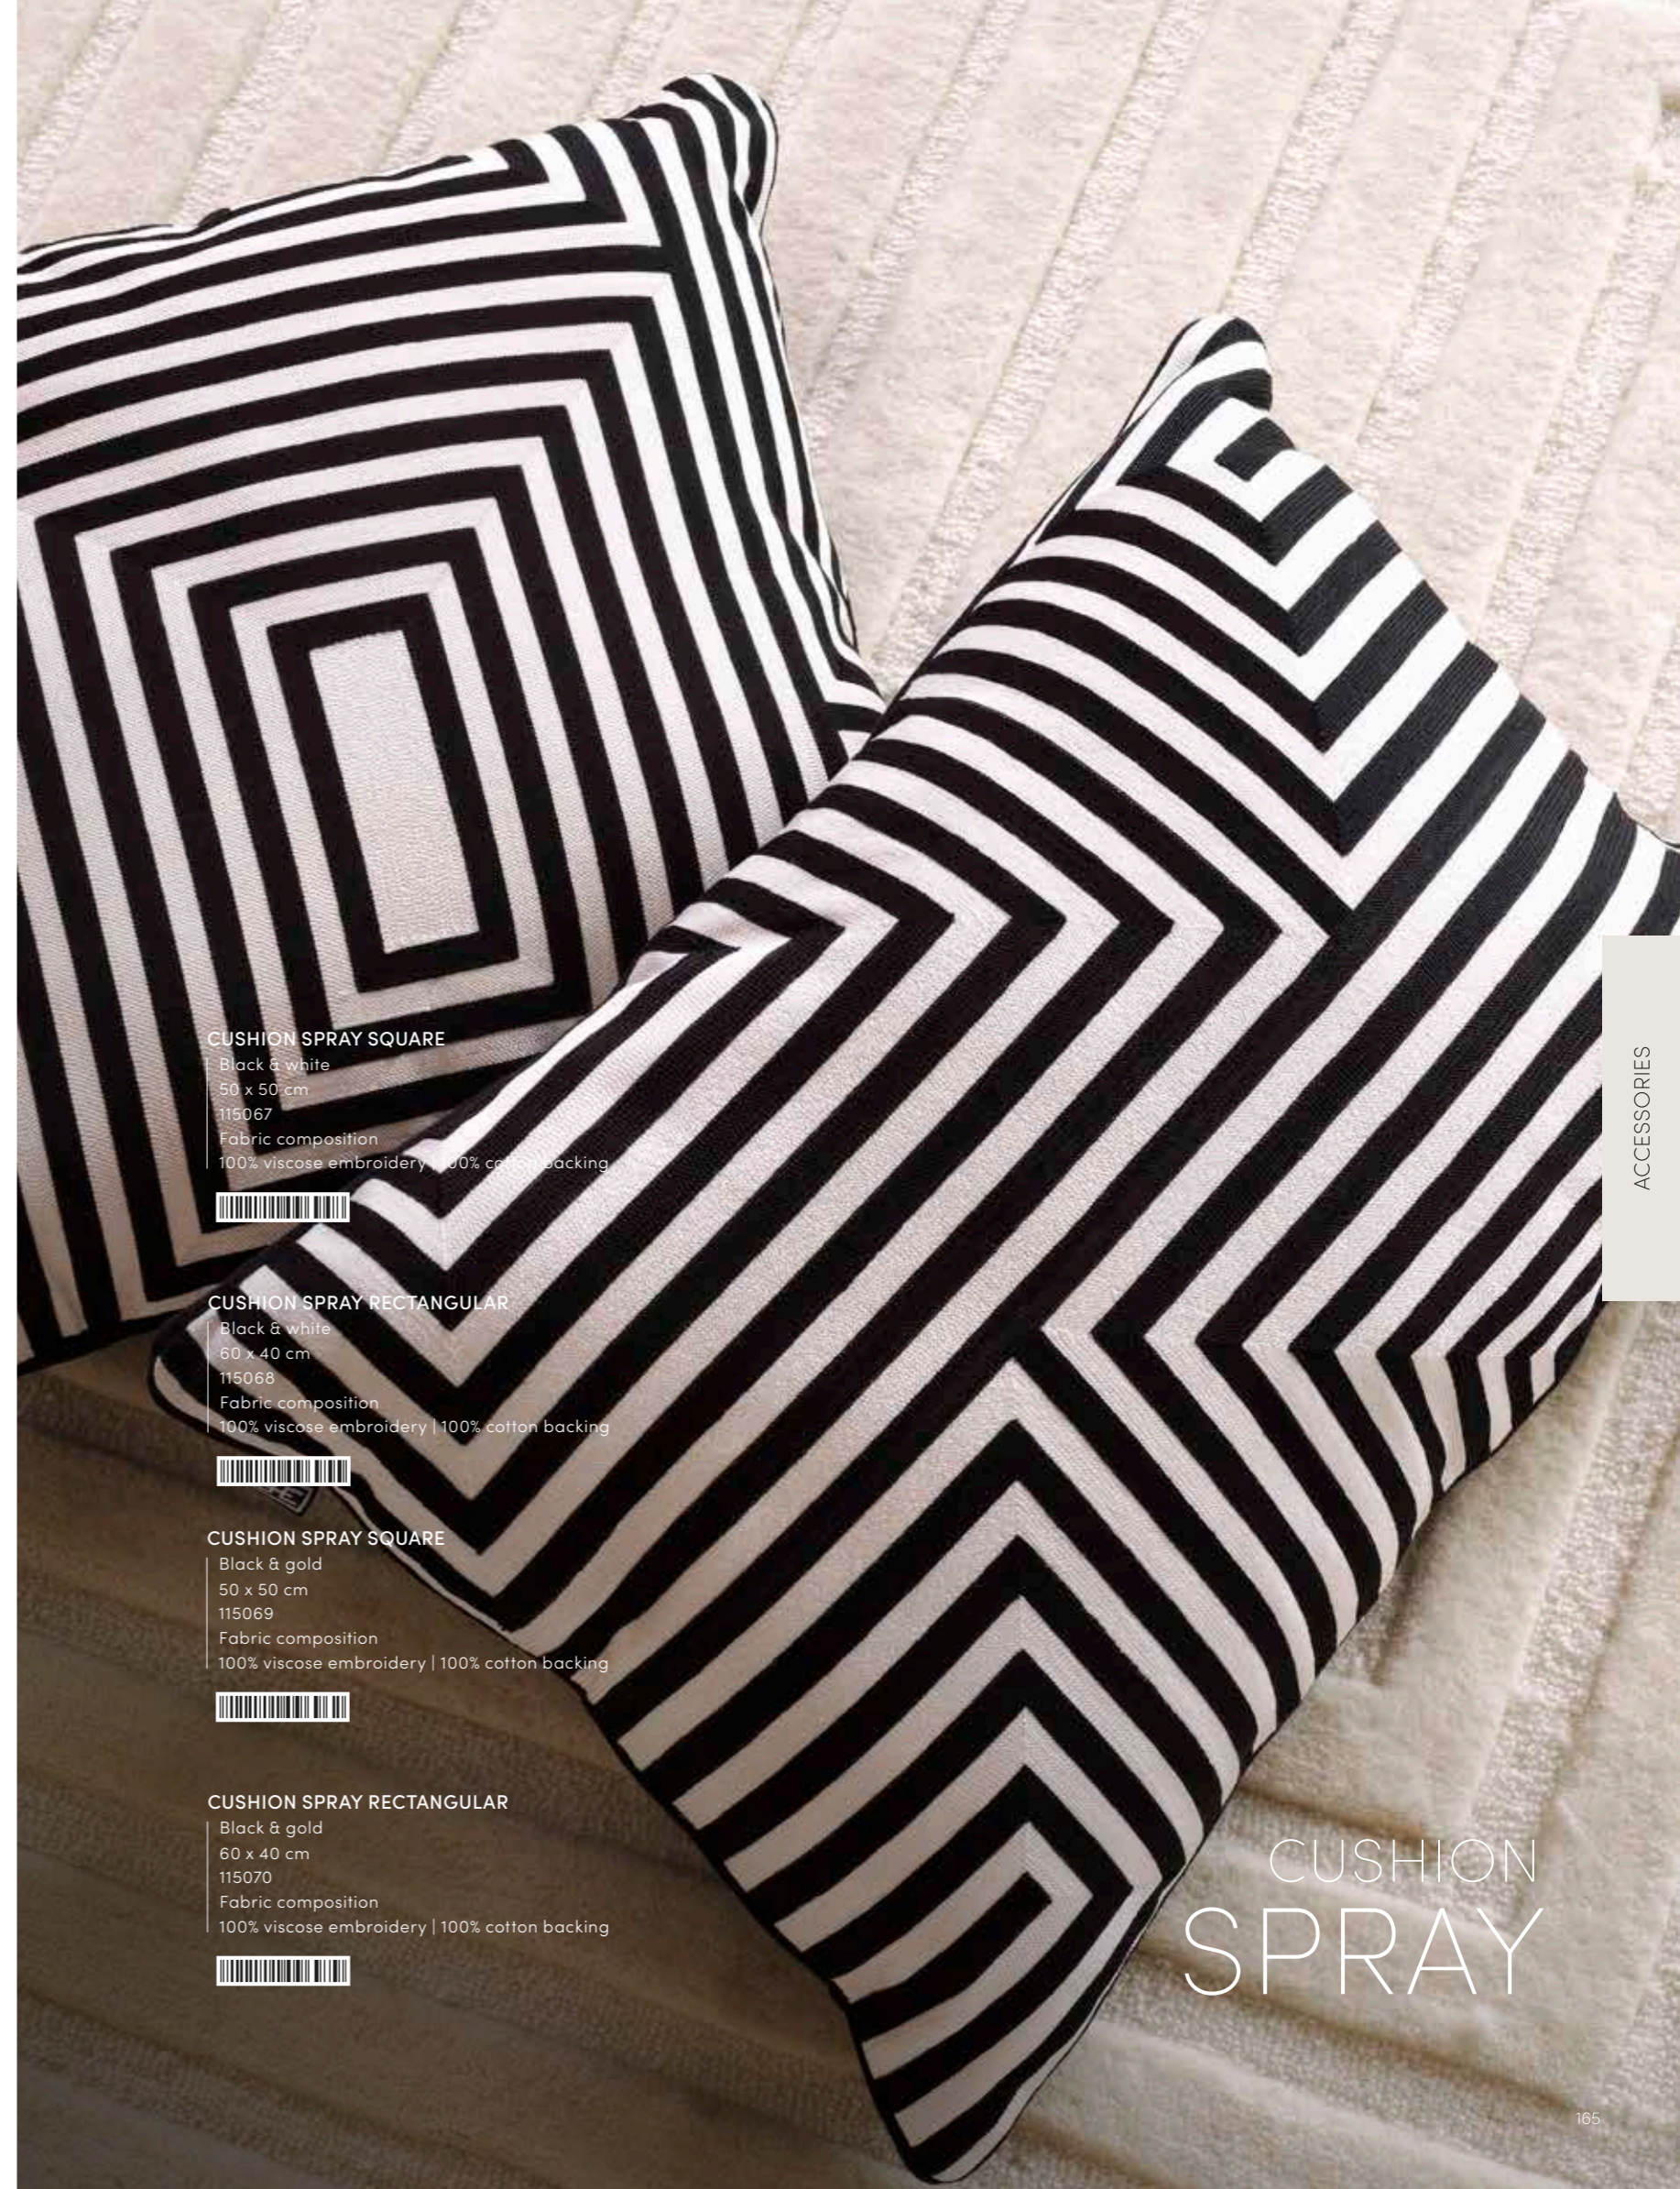

CUSHION SPRAY SQUARE

Black & white
50 x 50 cm
115067
Fabric composition
100% viscose embroidery | 100% cotton backing

CUSHION SPRAY RECTANGULAR

Black & white
60 x 40 cm
115068
Fabric composition
100% viscose embroidery | 100% cotton backing

CUSHION SPRAY SQUARE

Black & gold
50 x 50 cm
115069
Fabric composition
100% viscose embroidery | 100% cotton backing

CUSHION SPRAY RECTANGULAR

Black & gold
60 x 40 cm
115070
Fabric composition
100% viscose embroidery | 100% cotton backing

CUSHION SPRAY