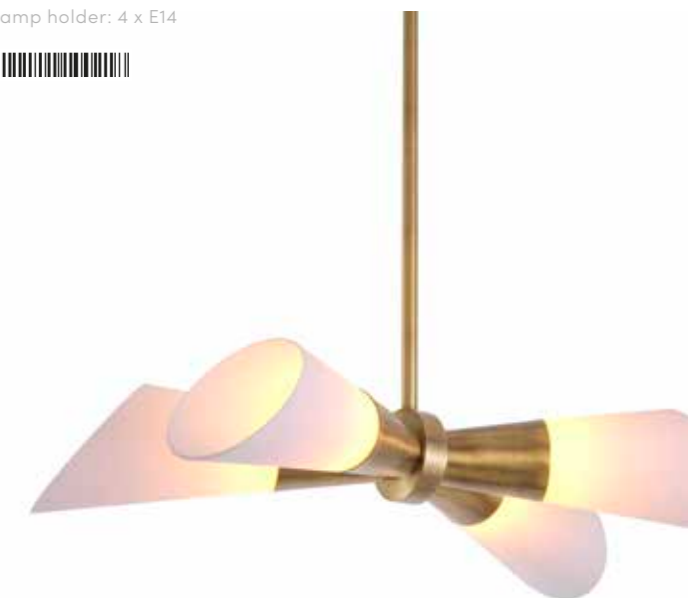

CEILING LAMP PAPILLON

CEILING LAMP PAPILLON
Antique brass finish | white glass
73 x 32,5 x H. 14 cm
115209
Lamp holder: 4 x E14