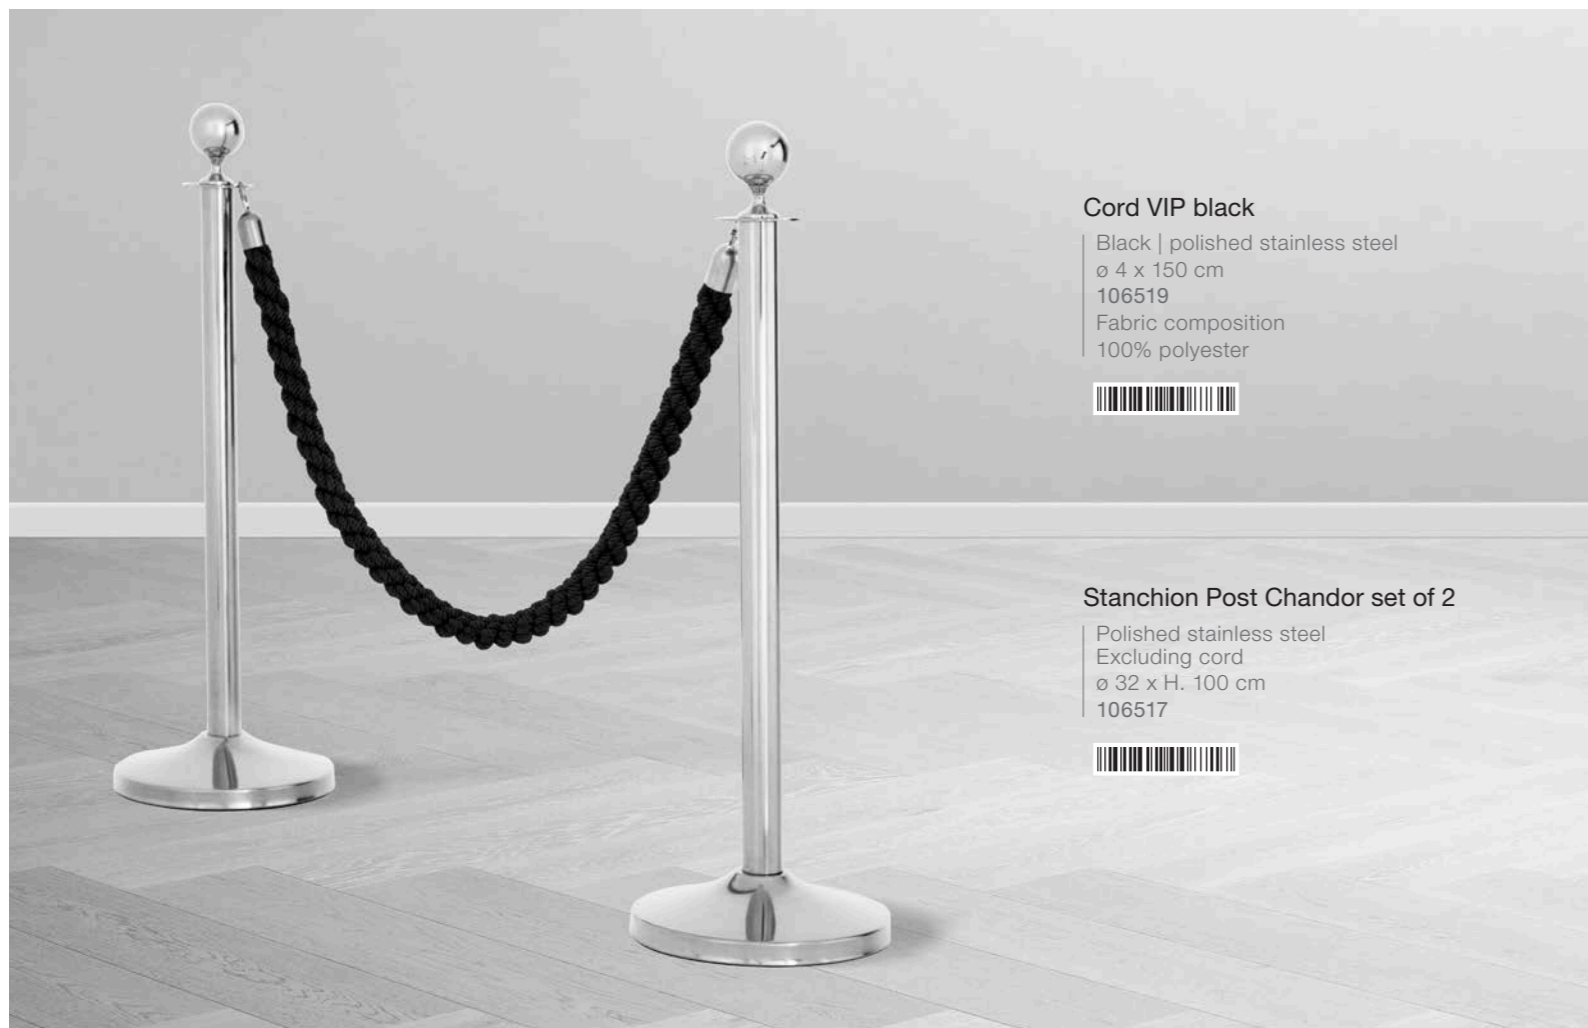

Cord VIP black

Black | polished stainless steel
ø 4 x 150 cm
106519
Fabric composition
100% polyester

Stanchion Post Chandor set of 2

Polished stainless steel
Excluding cord
ø 32 x H. 100 cm
106517