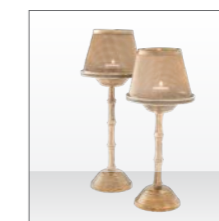

CANDLE HOLDER GALLIONS

Candle Holder Gallions set of 2

Vintage brass finish
ø 11 x H. 30 cm | ø 11 x H. 26 cm
112369

Fits with shade
Colindale and Lilly.