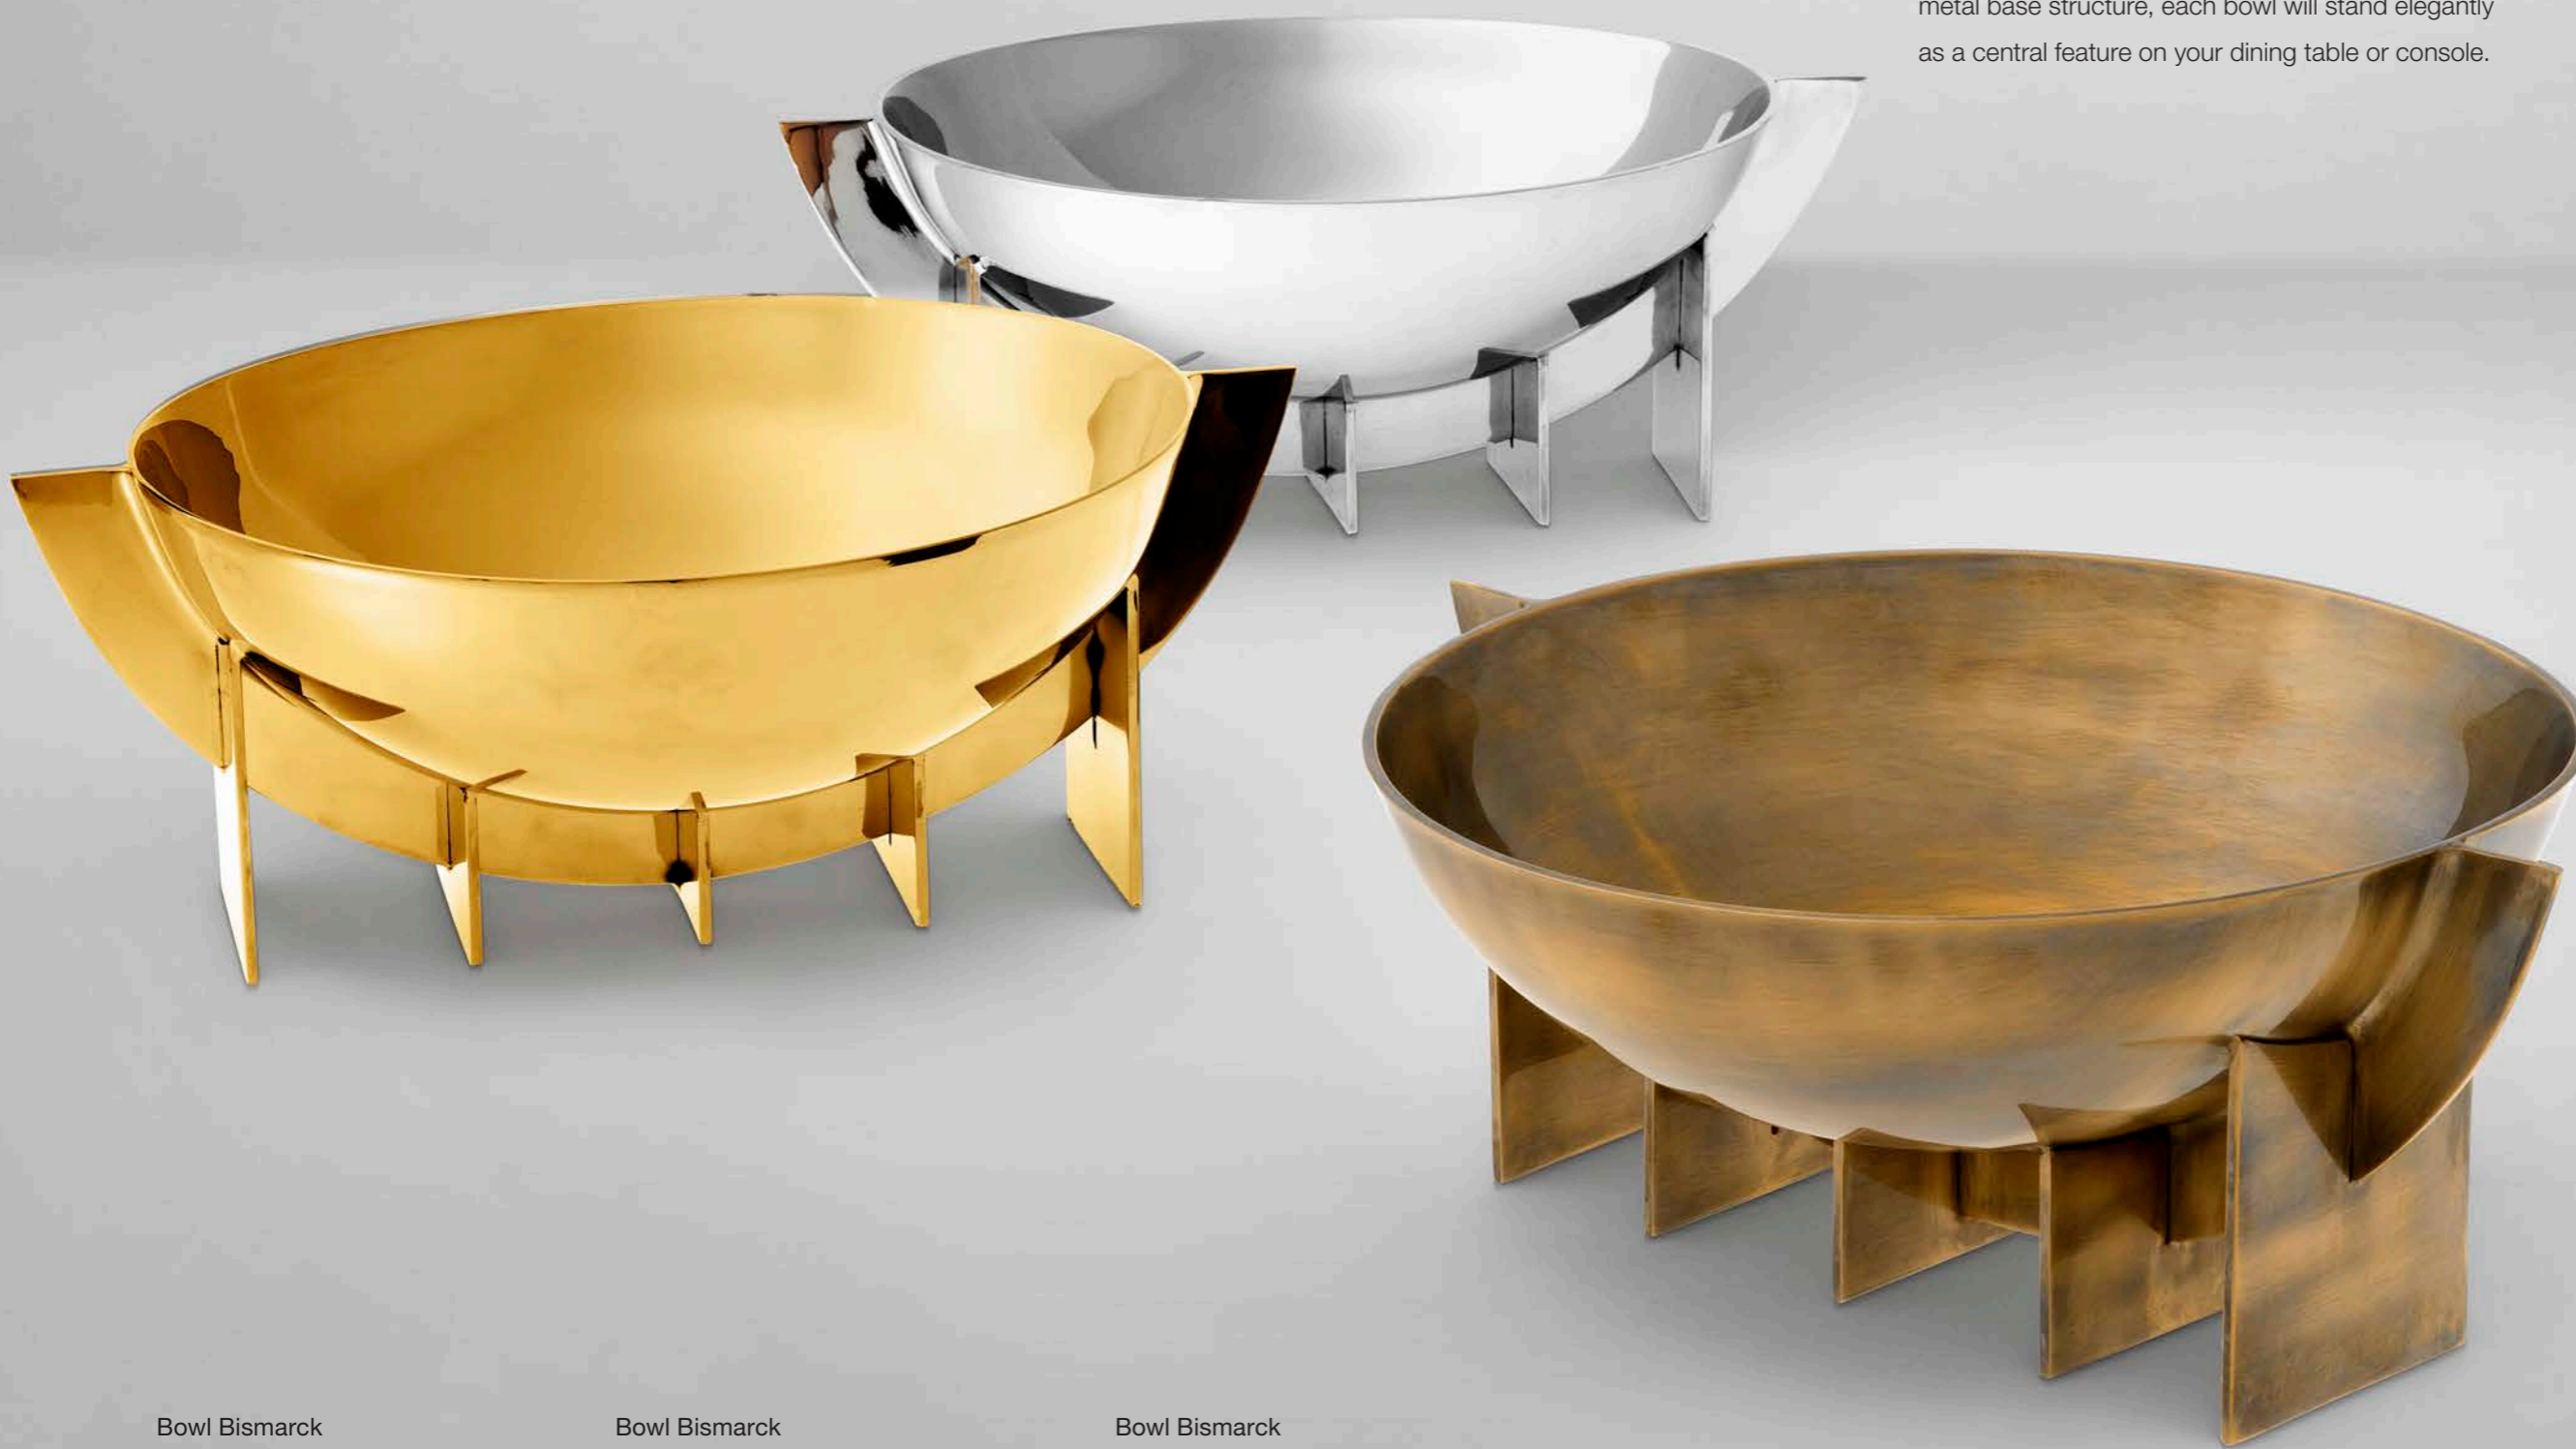

BOWL TASSEL

Bowl Tassel

Vintage brass finish | clear glass
ø 36 x H. 21 cm
112924

Bowl Tassel

Antique silver finish | clear glass
ø 36 x H. 21 cm
112925

BOWL BISMARCK

ABSTRACT BEAUTY

Add a touch of abstract beauty to your home interior with the striking Bismark Bowl that comes in three distinguished finishes. Elevated on a fused metal base structure, each bowl will stand elegantly as a central feature on your dining table or console.