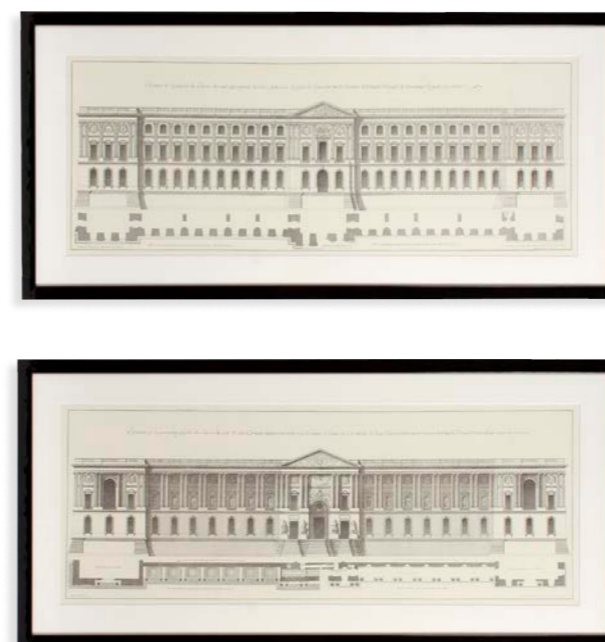

PRINTS LA FAÇADE DU LOUVRE