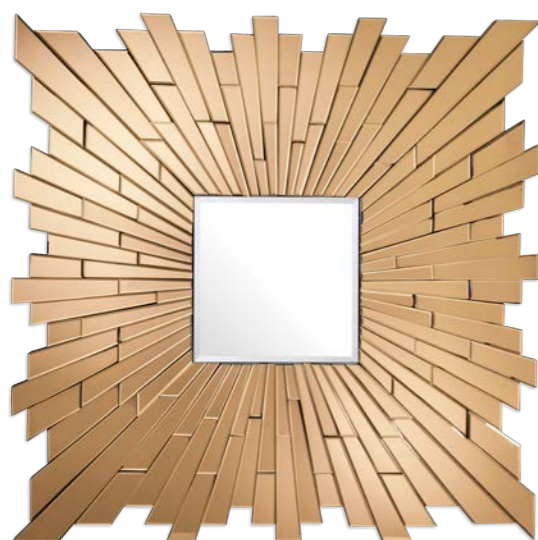

Give your interior scheme a splash of eye-catching appeal with the glamorous Taraval Mirror. Its remarkable frame features a glossy gold finish and has the shape of two overlapping rhombuses. A great way to add luster to your home décor.

SPELLBINDING FOCAL POINTS

Be spellbound by the eye-catching Narcissus wall mirror. This lovely accent mirror will open up your space in mid-century modern aesthetic. Its beautiful octagonal silhouette brings visual appeal to your d.cor, while its lustrous gold-coloured finish exudes glamour and luxury.

Mirror Narcissus

Gold finish
90 x 180 x D. 8 cm
112695

MIRROR CESARIO

Mirror Cesario

Gold finish
ø 100 x D. 5 cm
112525

Mirror Moonriver

Amber mirror glass | bevelled mirror glass
120 x 120 x D. 5,5 cm
110015

Mirror Savoia

Blue mirror glass
110 x H. 110 x D. 4 cm
113431

Mirror Topanga

Gold mirror glass
100 x 100 x D. 13 cm
113434

MIRROR BOYTON

Is it a mirror or is it art? Definitely eye-appealing, the fragmented Boyton Mirror will bring a shimmering touch to any space. This alluring wall decoration features a protruding pattern of triangular facets to give a striking three-dimensional effect.