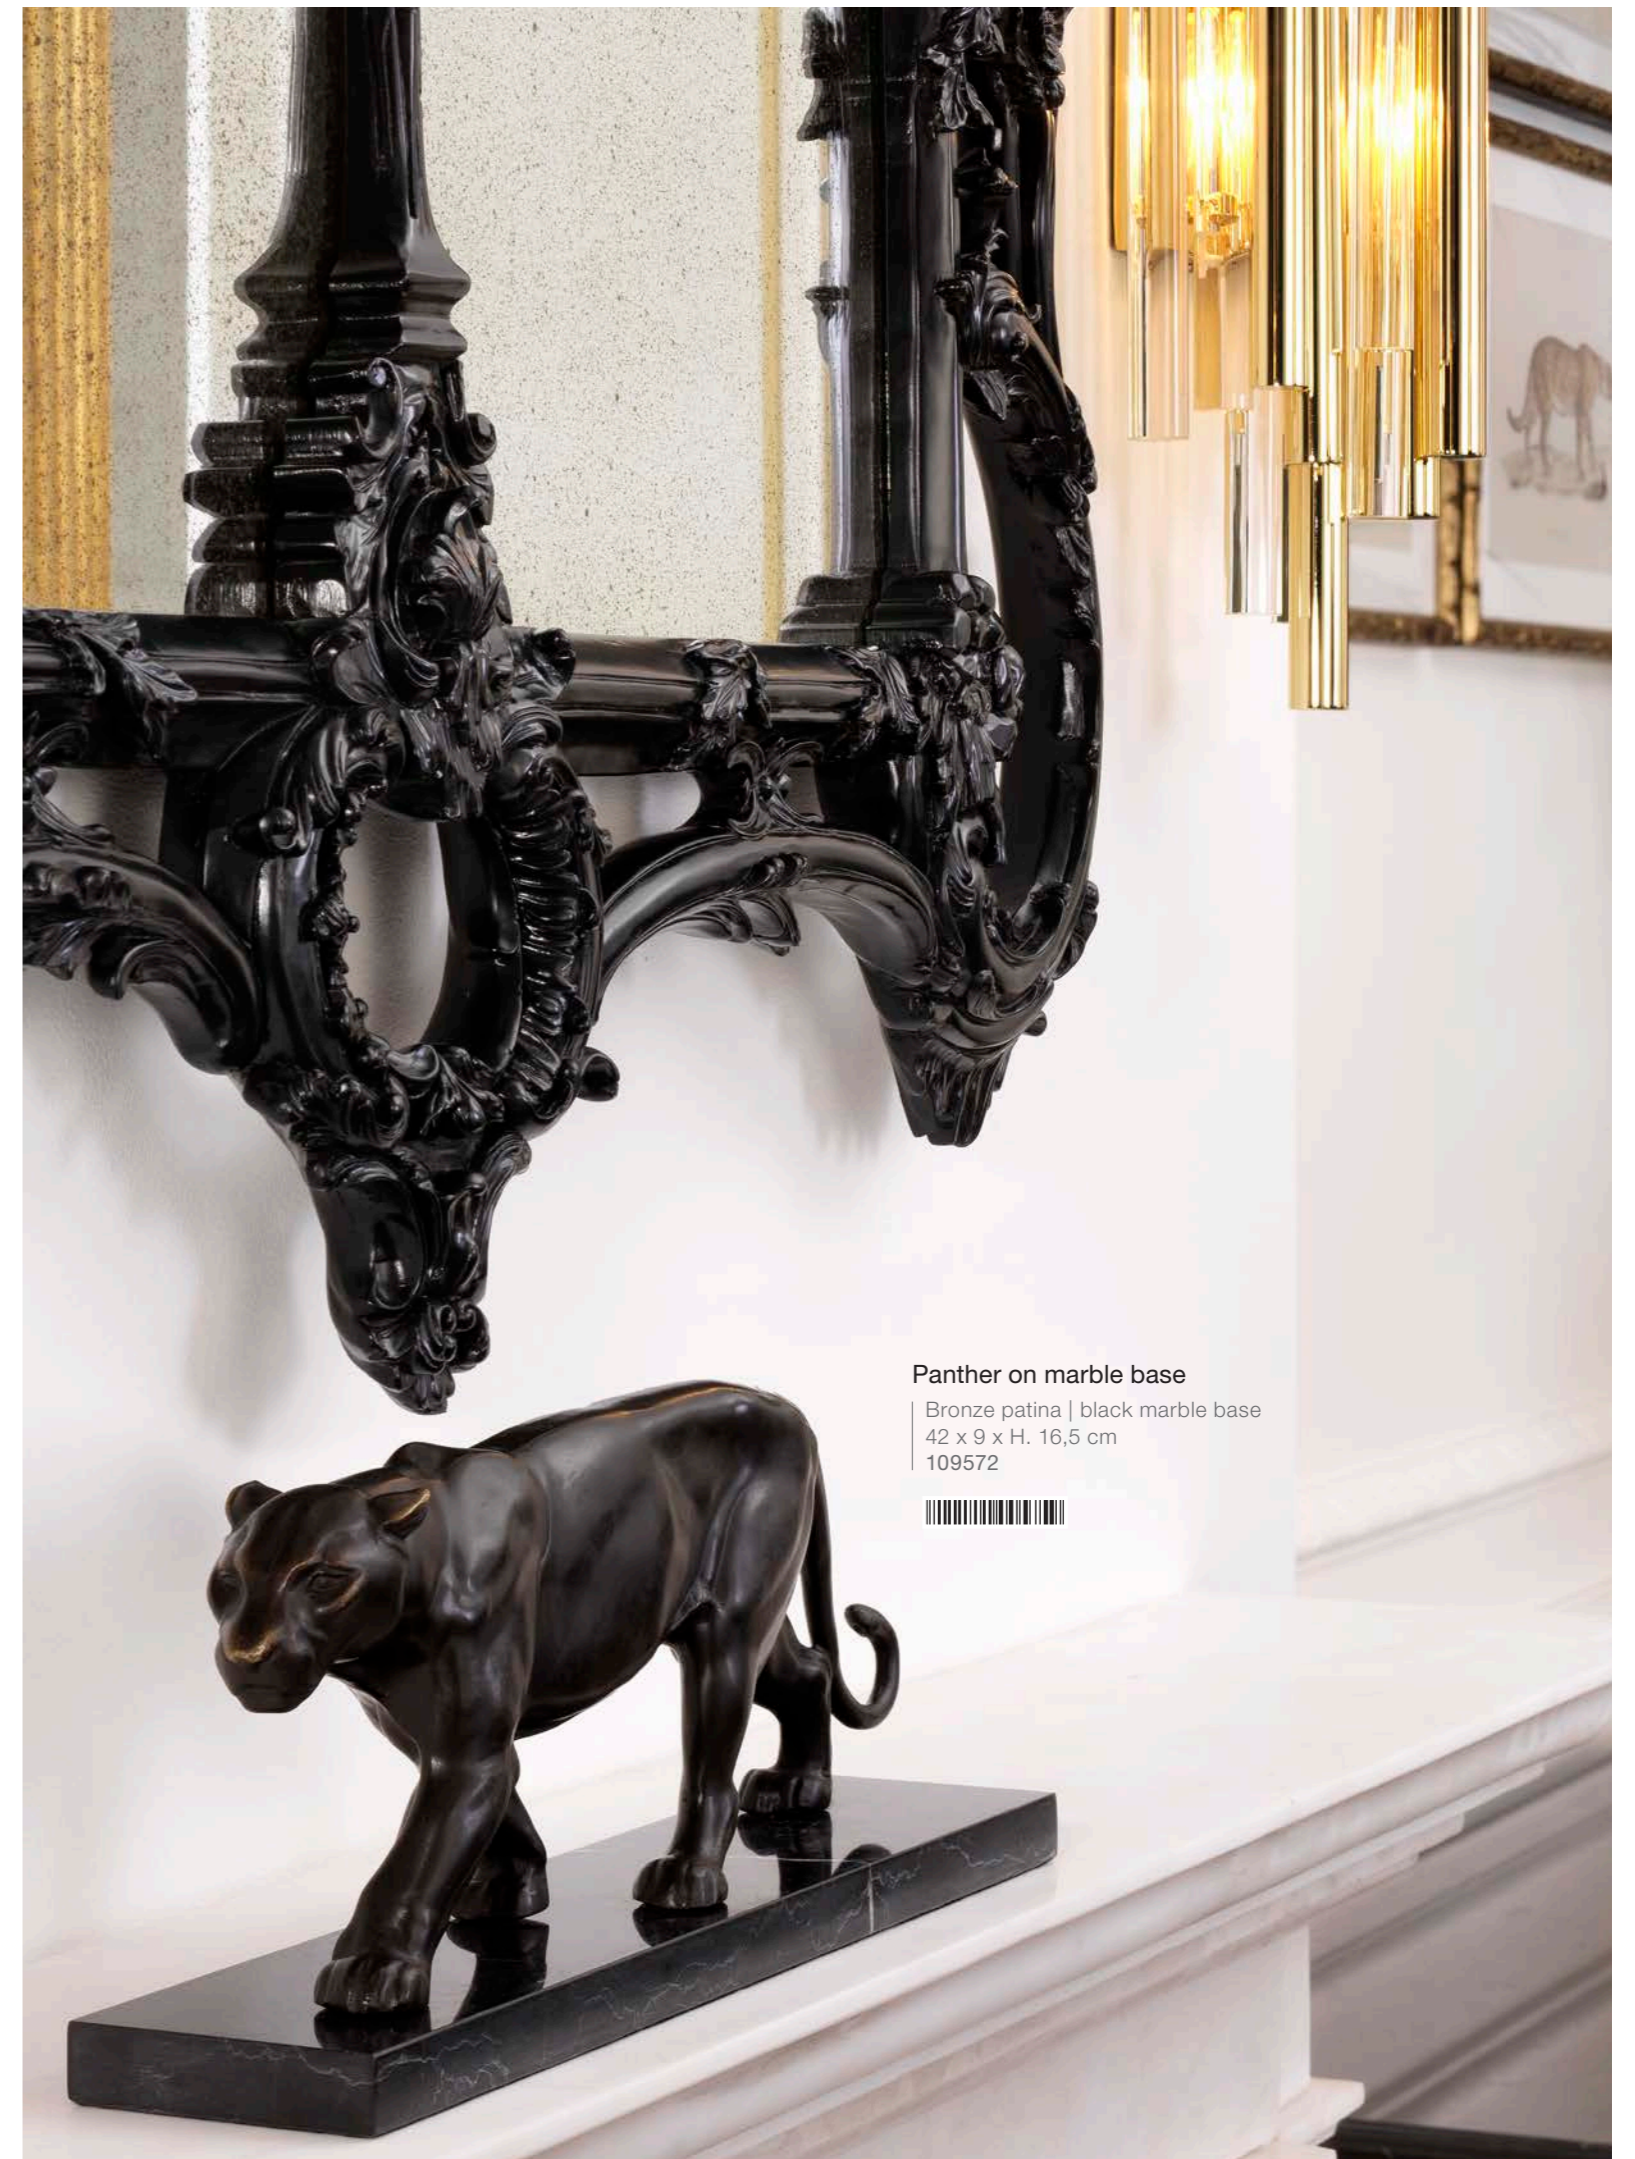

STATUE LEOPARD

Leopard
Bronze patina
49 x 7 x H. 18,5 cm
112739

STATUE PANTHERAE

Statue Pantherae
Bronze patina | black marble base
64 x 11 x H. 26,5 cm
112461

STATUE JAGUAR ART DECO

Jaguar Art Deco
Bronze patina
47 x 22 x H. 23 cm
106933