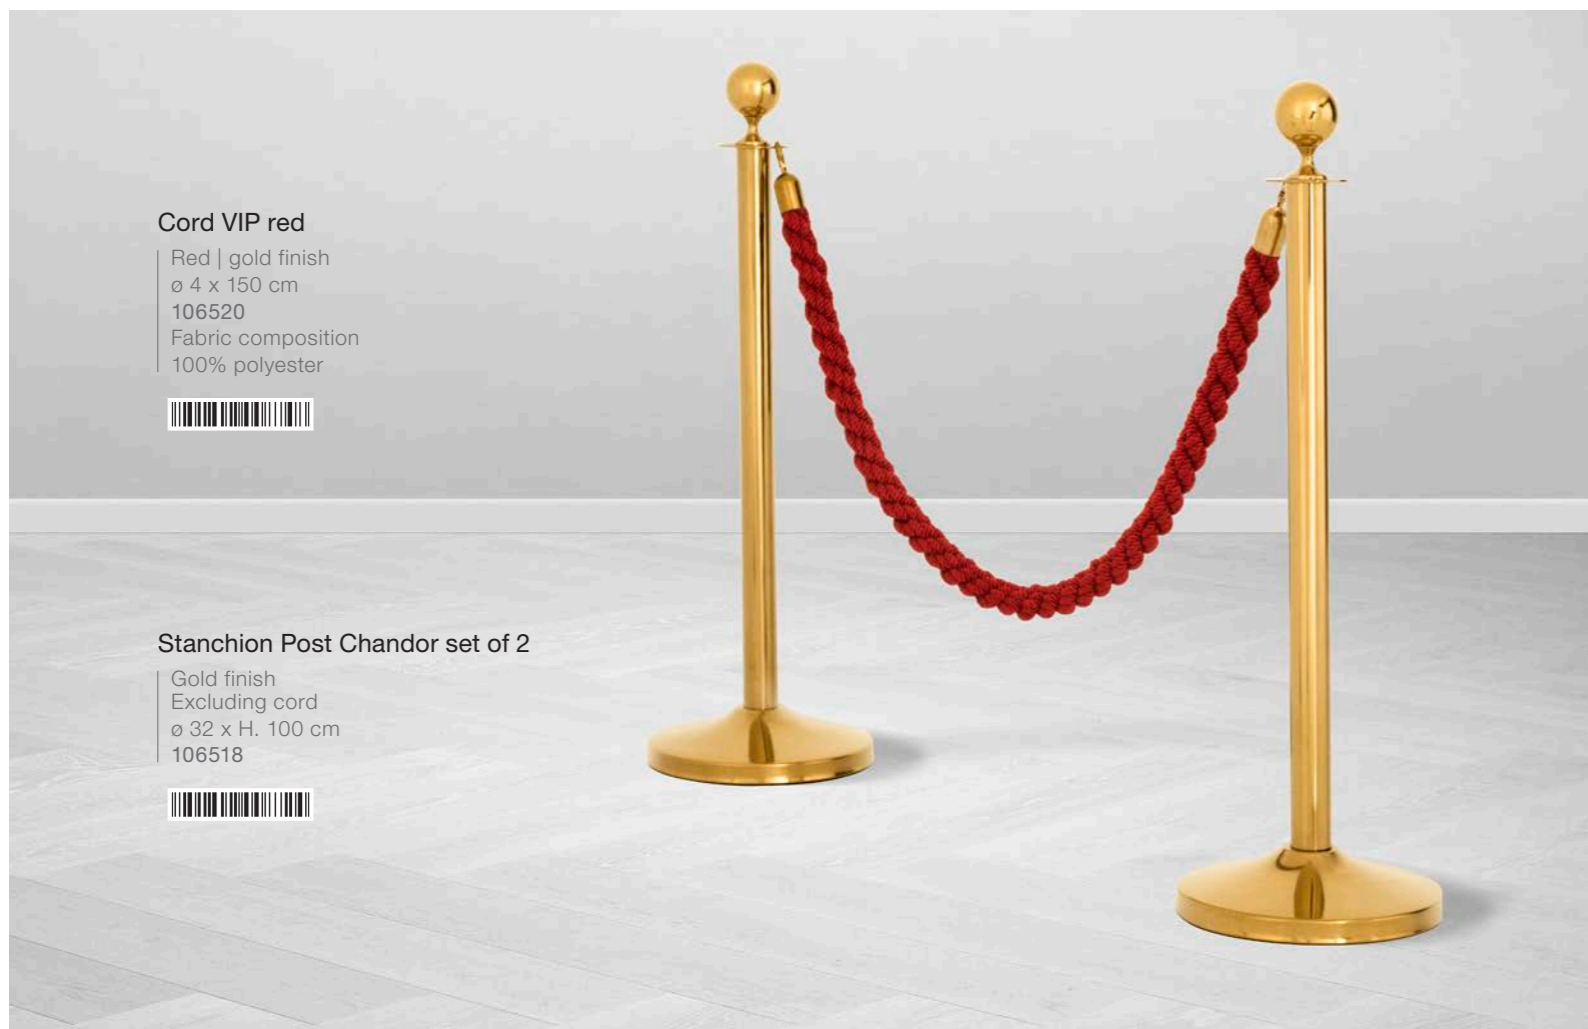

Cord VIP red

Red | gold finish
ø 4 x 150 cm
106520
Fabric composition
100% polyester

Stanchion Post Chandor set of 2

Gold finish
Excluding cord
ø 32 x H. 100 cm
106518