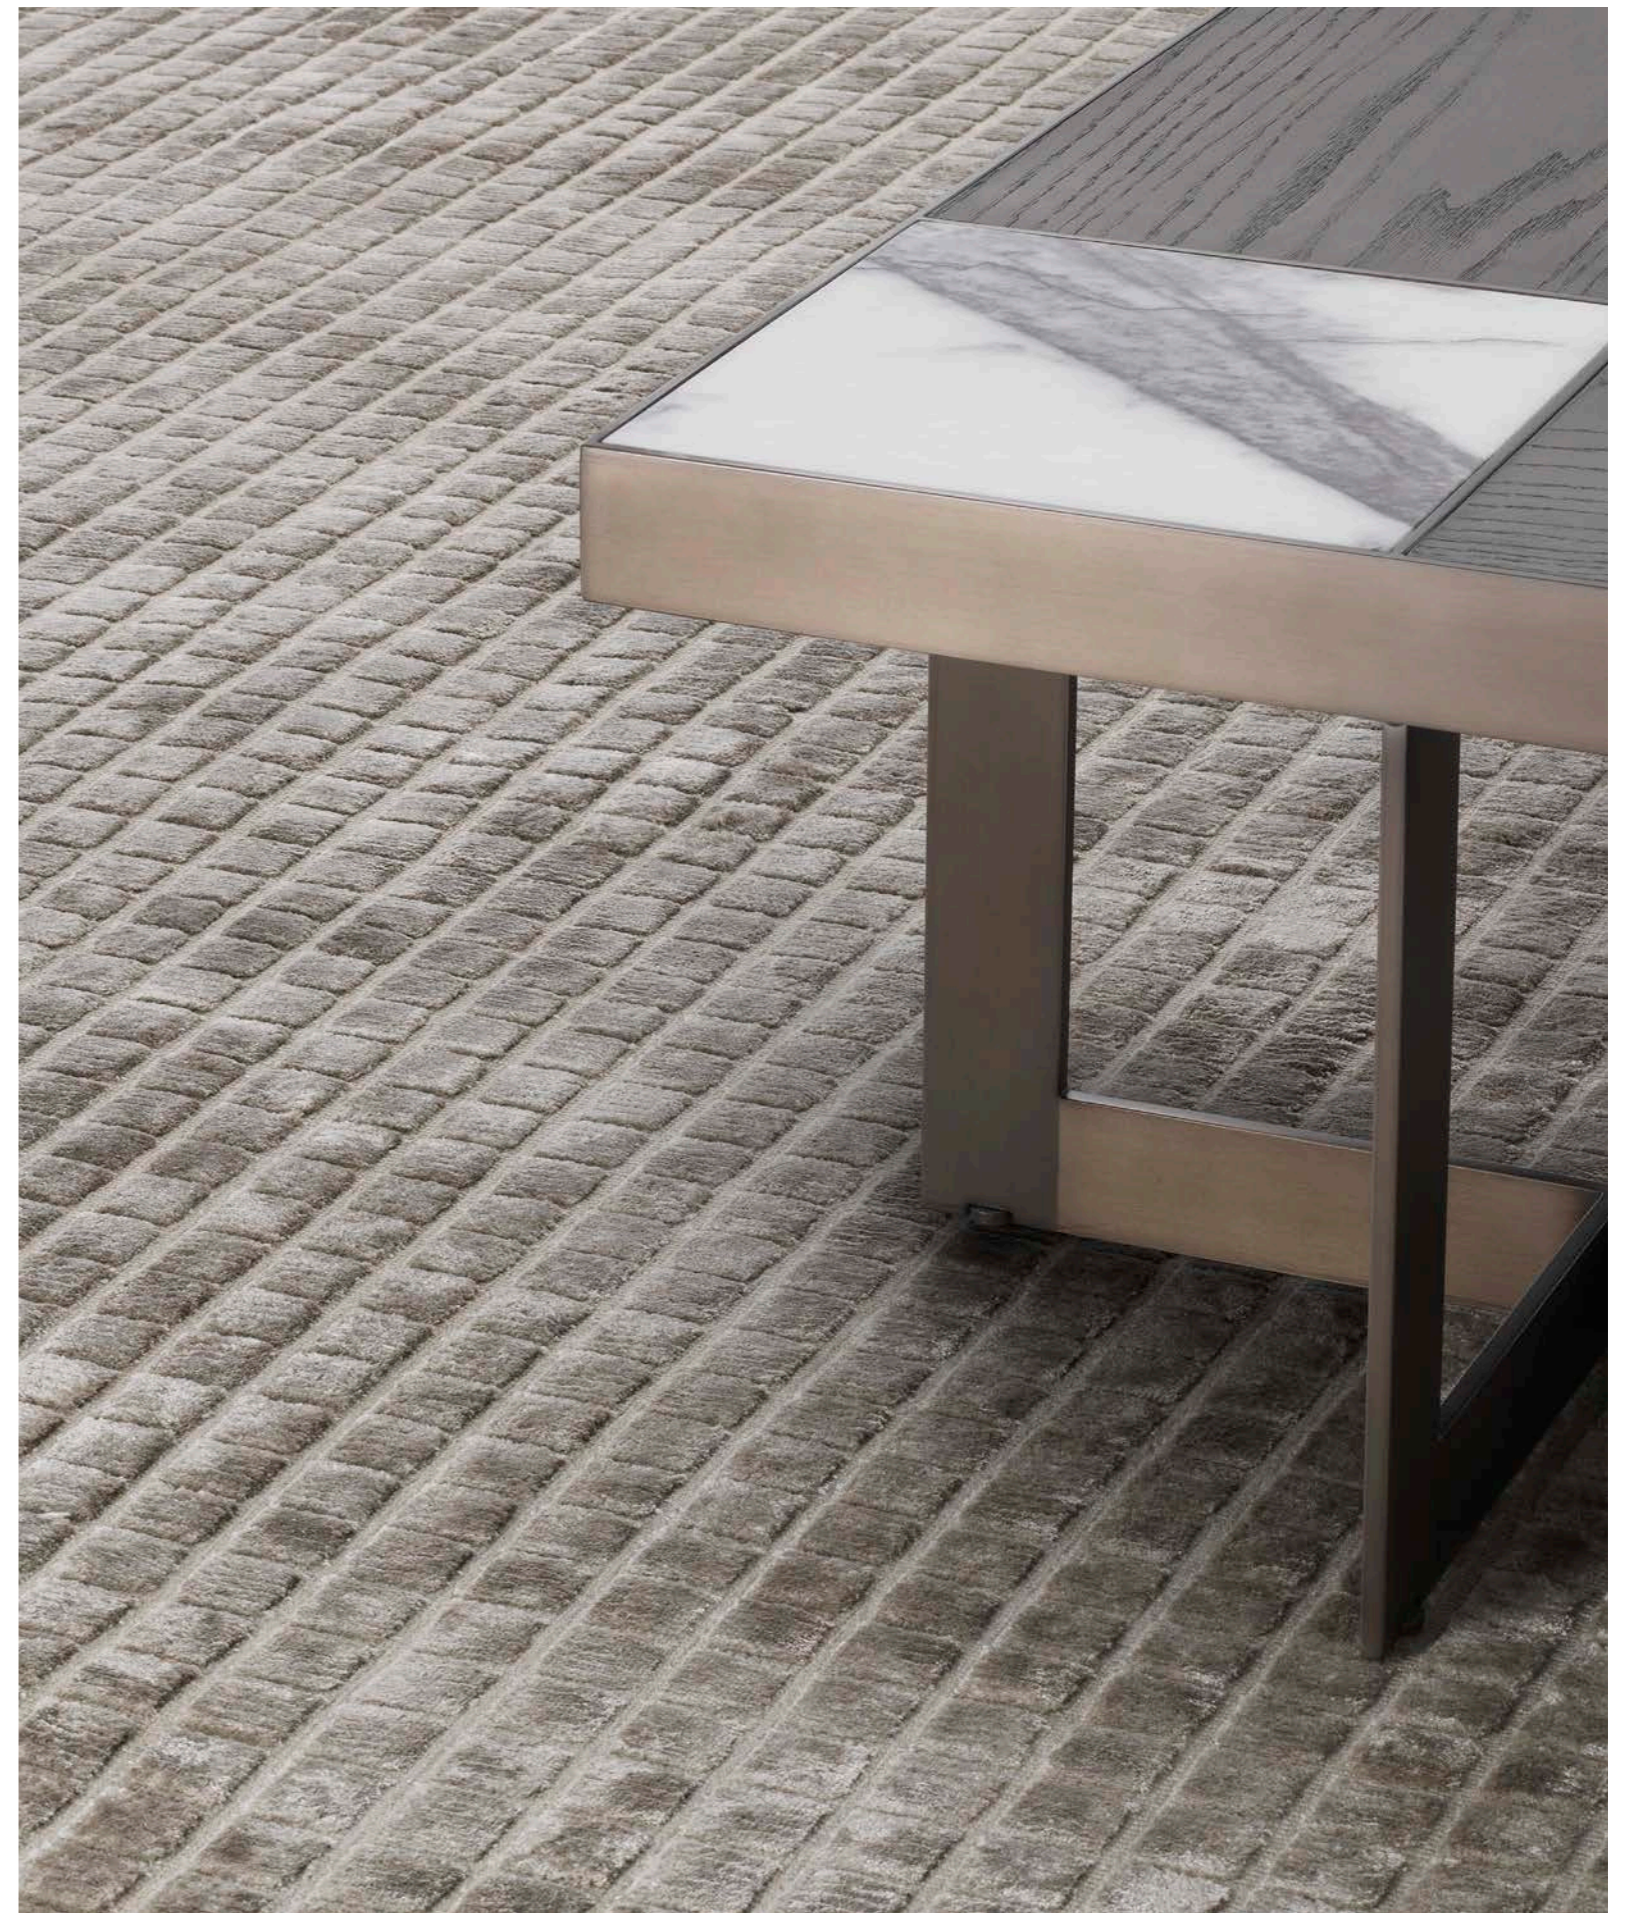

Carpet Crown 300 x 400 cm

Silver sand
Hand woven | 100% viscose pile
300 x 400 cm
113919

Carpet Crown 200 x 300 cm

Grey
Hand woven | 100% viscose pile
200 x 300 cm
113915

Carpet Crown 300 x 400 cm

Grey
Hand woven | 100% viscose pile
300 x 400 cm
113916