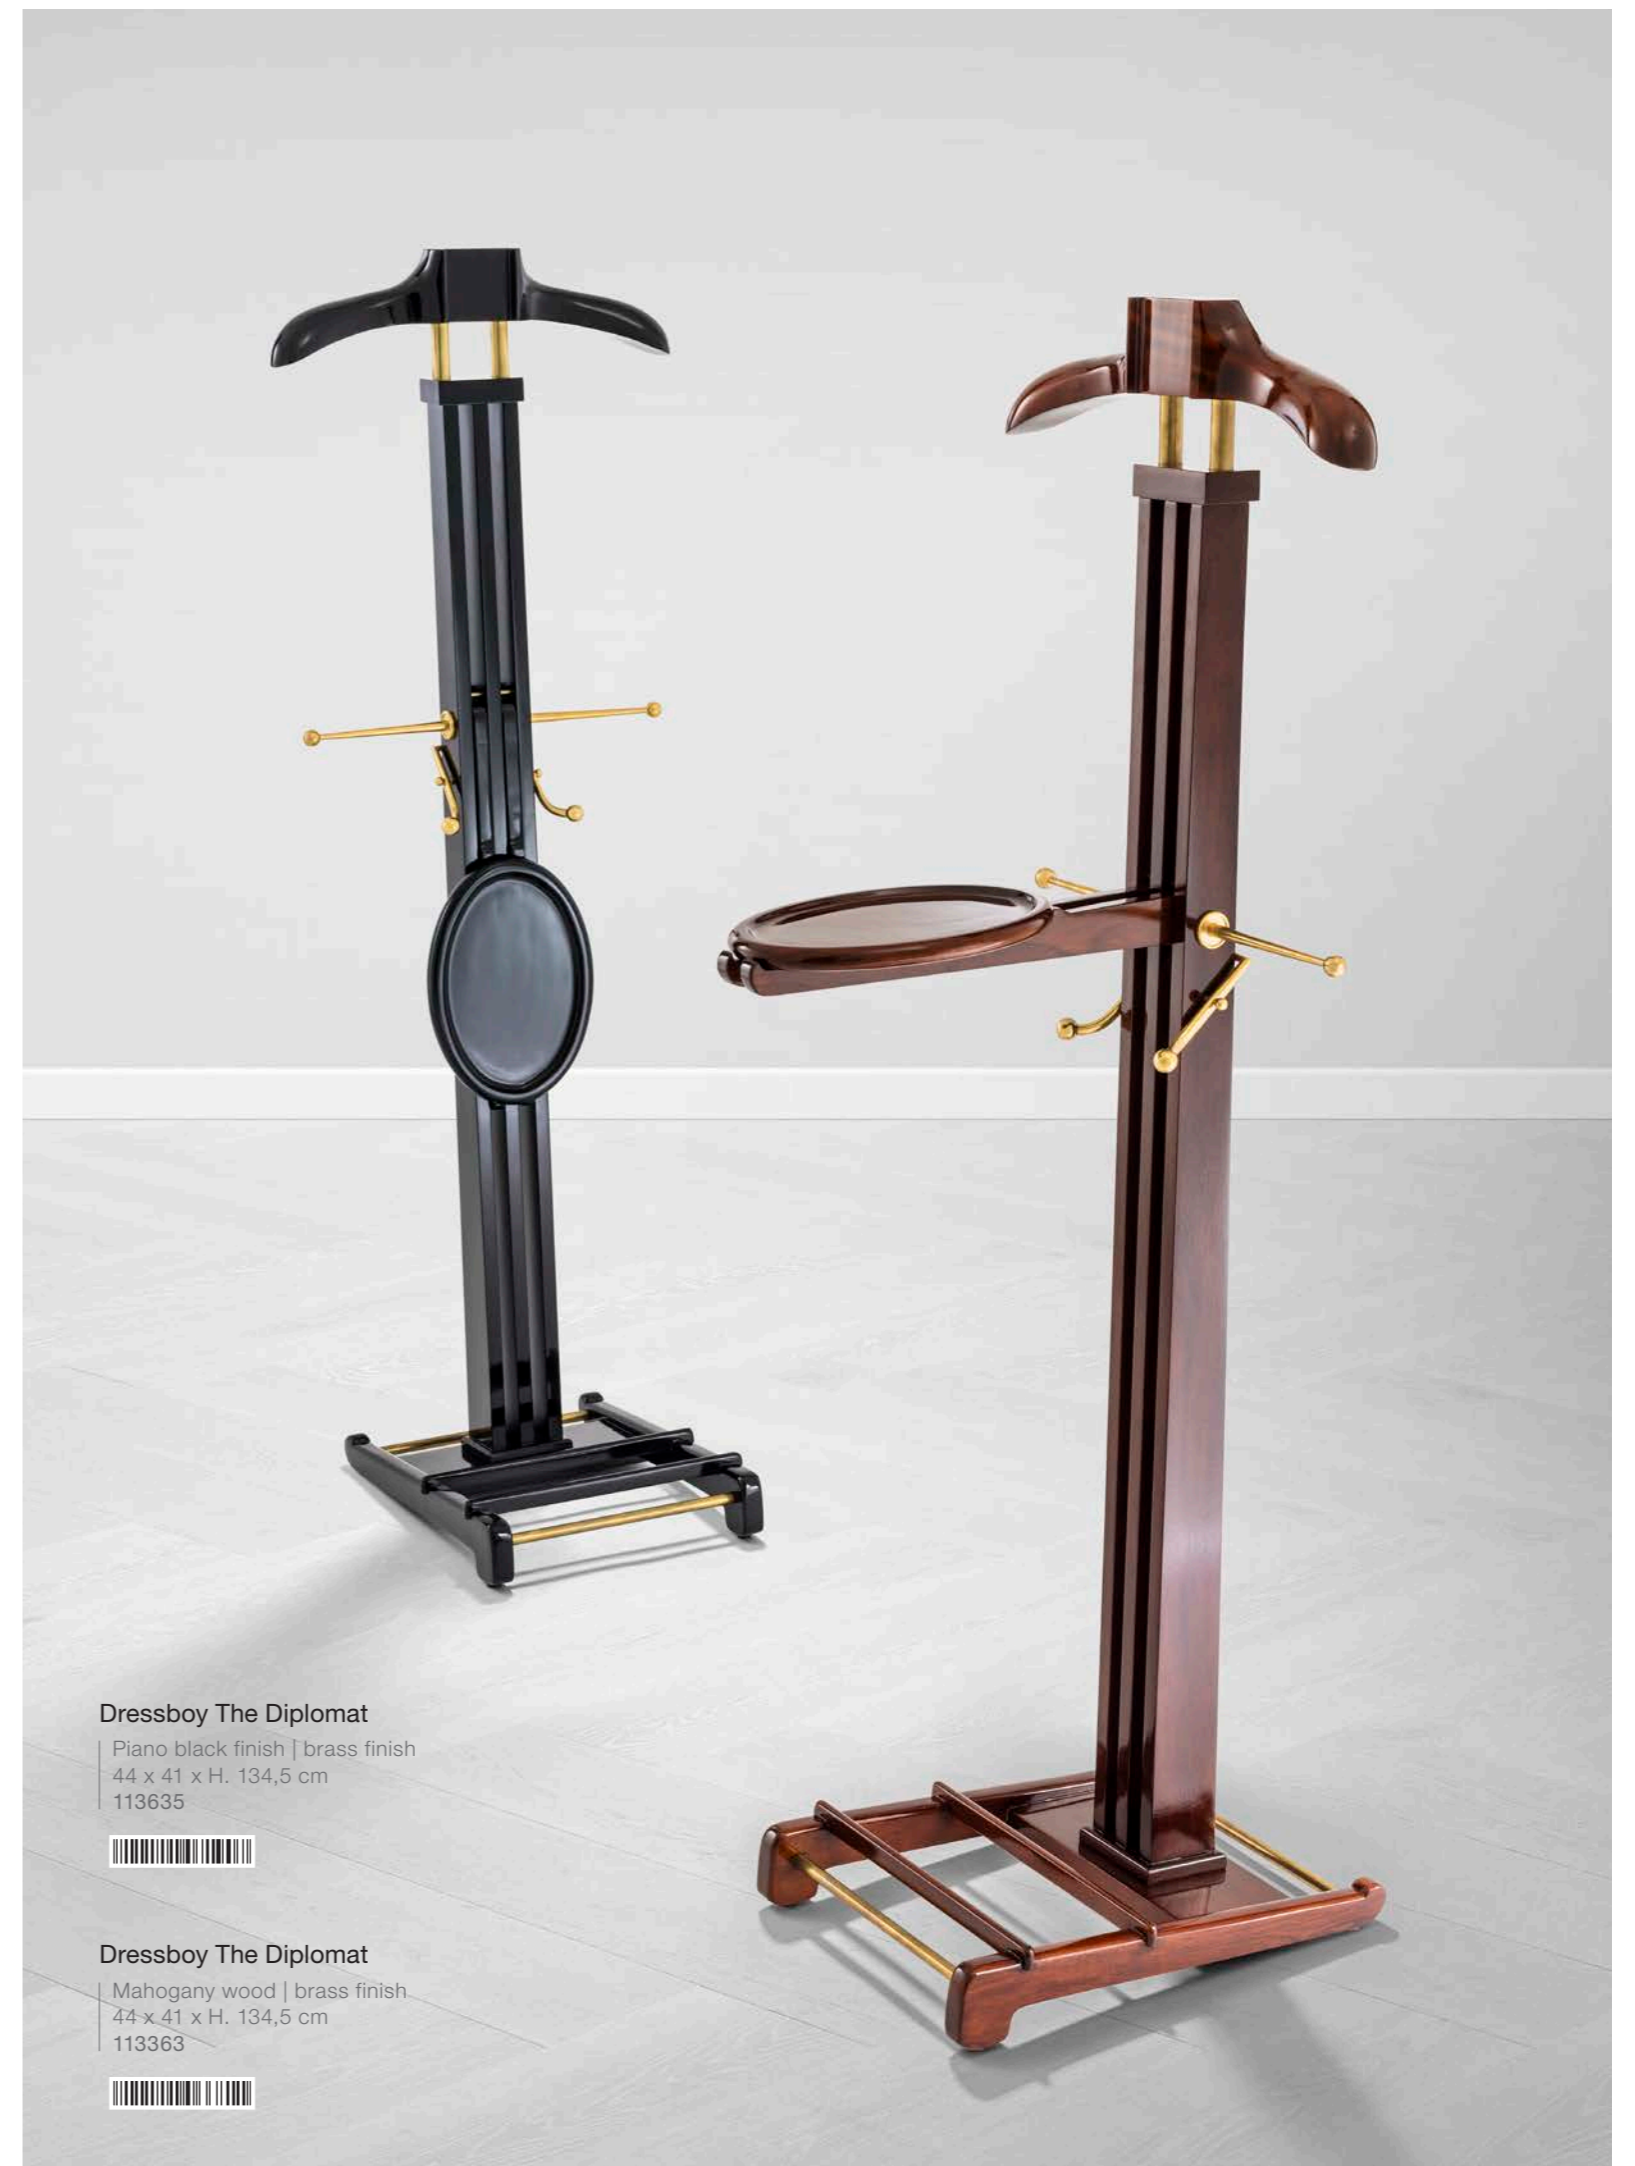

Dressboy McKinsey

Nickel finish | black leather
44 x 30 x H. 119 cm
110323

DRESSBOY BAKER

Dressboy Baker
Nickel finish | black marble | black leather
50,5 x 31 x H. 117 cm
113308

Dressboy Baker
Vintage brass finish | black marble | black leather
50,5 x 31 x H. 117 cm
113015

Dressboy The Diplomat
Piano black finish | brass finish
44 x 41 x H. 134,5 cm
113635

Dressboy The Diplomat
Mahogany wood | brass finish
44 x 41 x H. 134,5 cm
113363

Folding Screen Davis

Gold finish
200 x H. 225 x D. 3,8 cm
109856