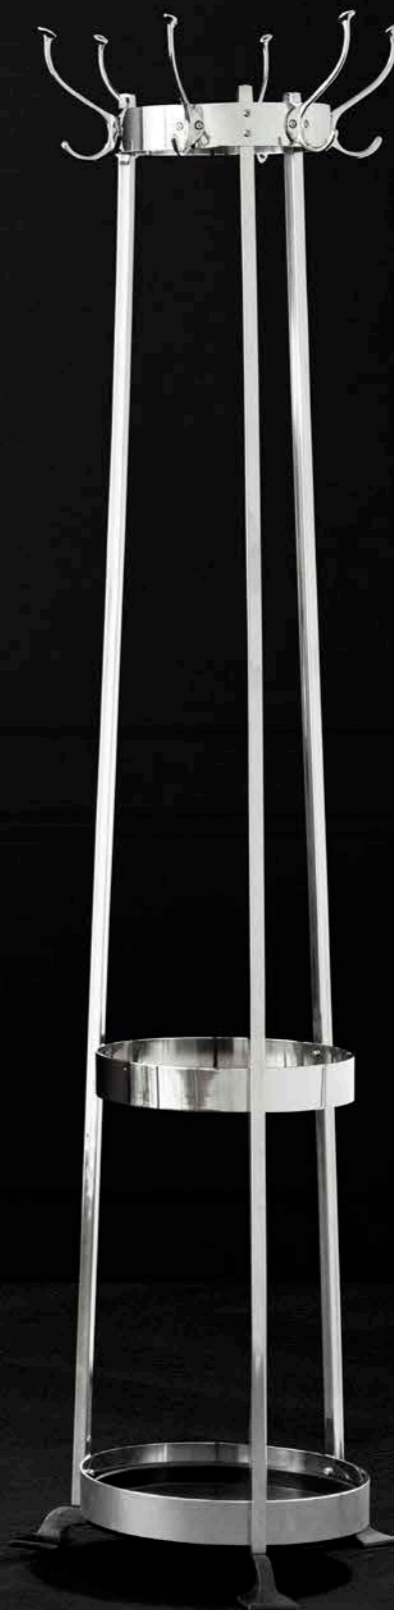

Towel Basket Baleana

Polished stainless steel
ø 30 x H. 40,5 cm
112442

TOWEL BASKET HACKNEY

Towel Basket Hackney

Polished stainless steel
30 x 30 x H. 40,5 cm
112441

Coatrack Kent

Antique brass finish
55 x 55 x H. 184 cm
104963