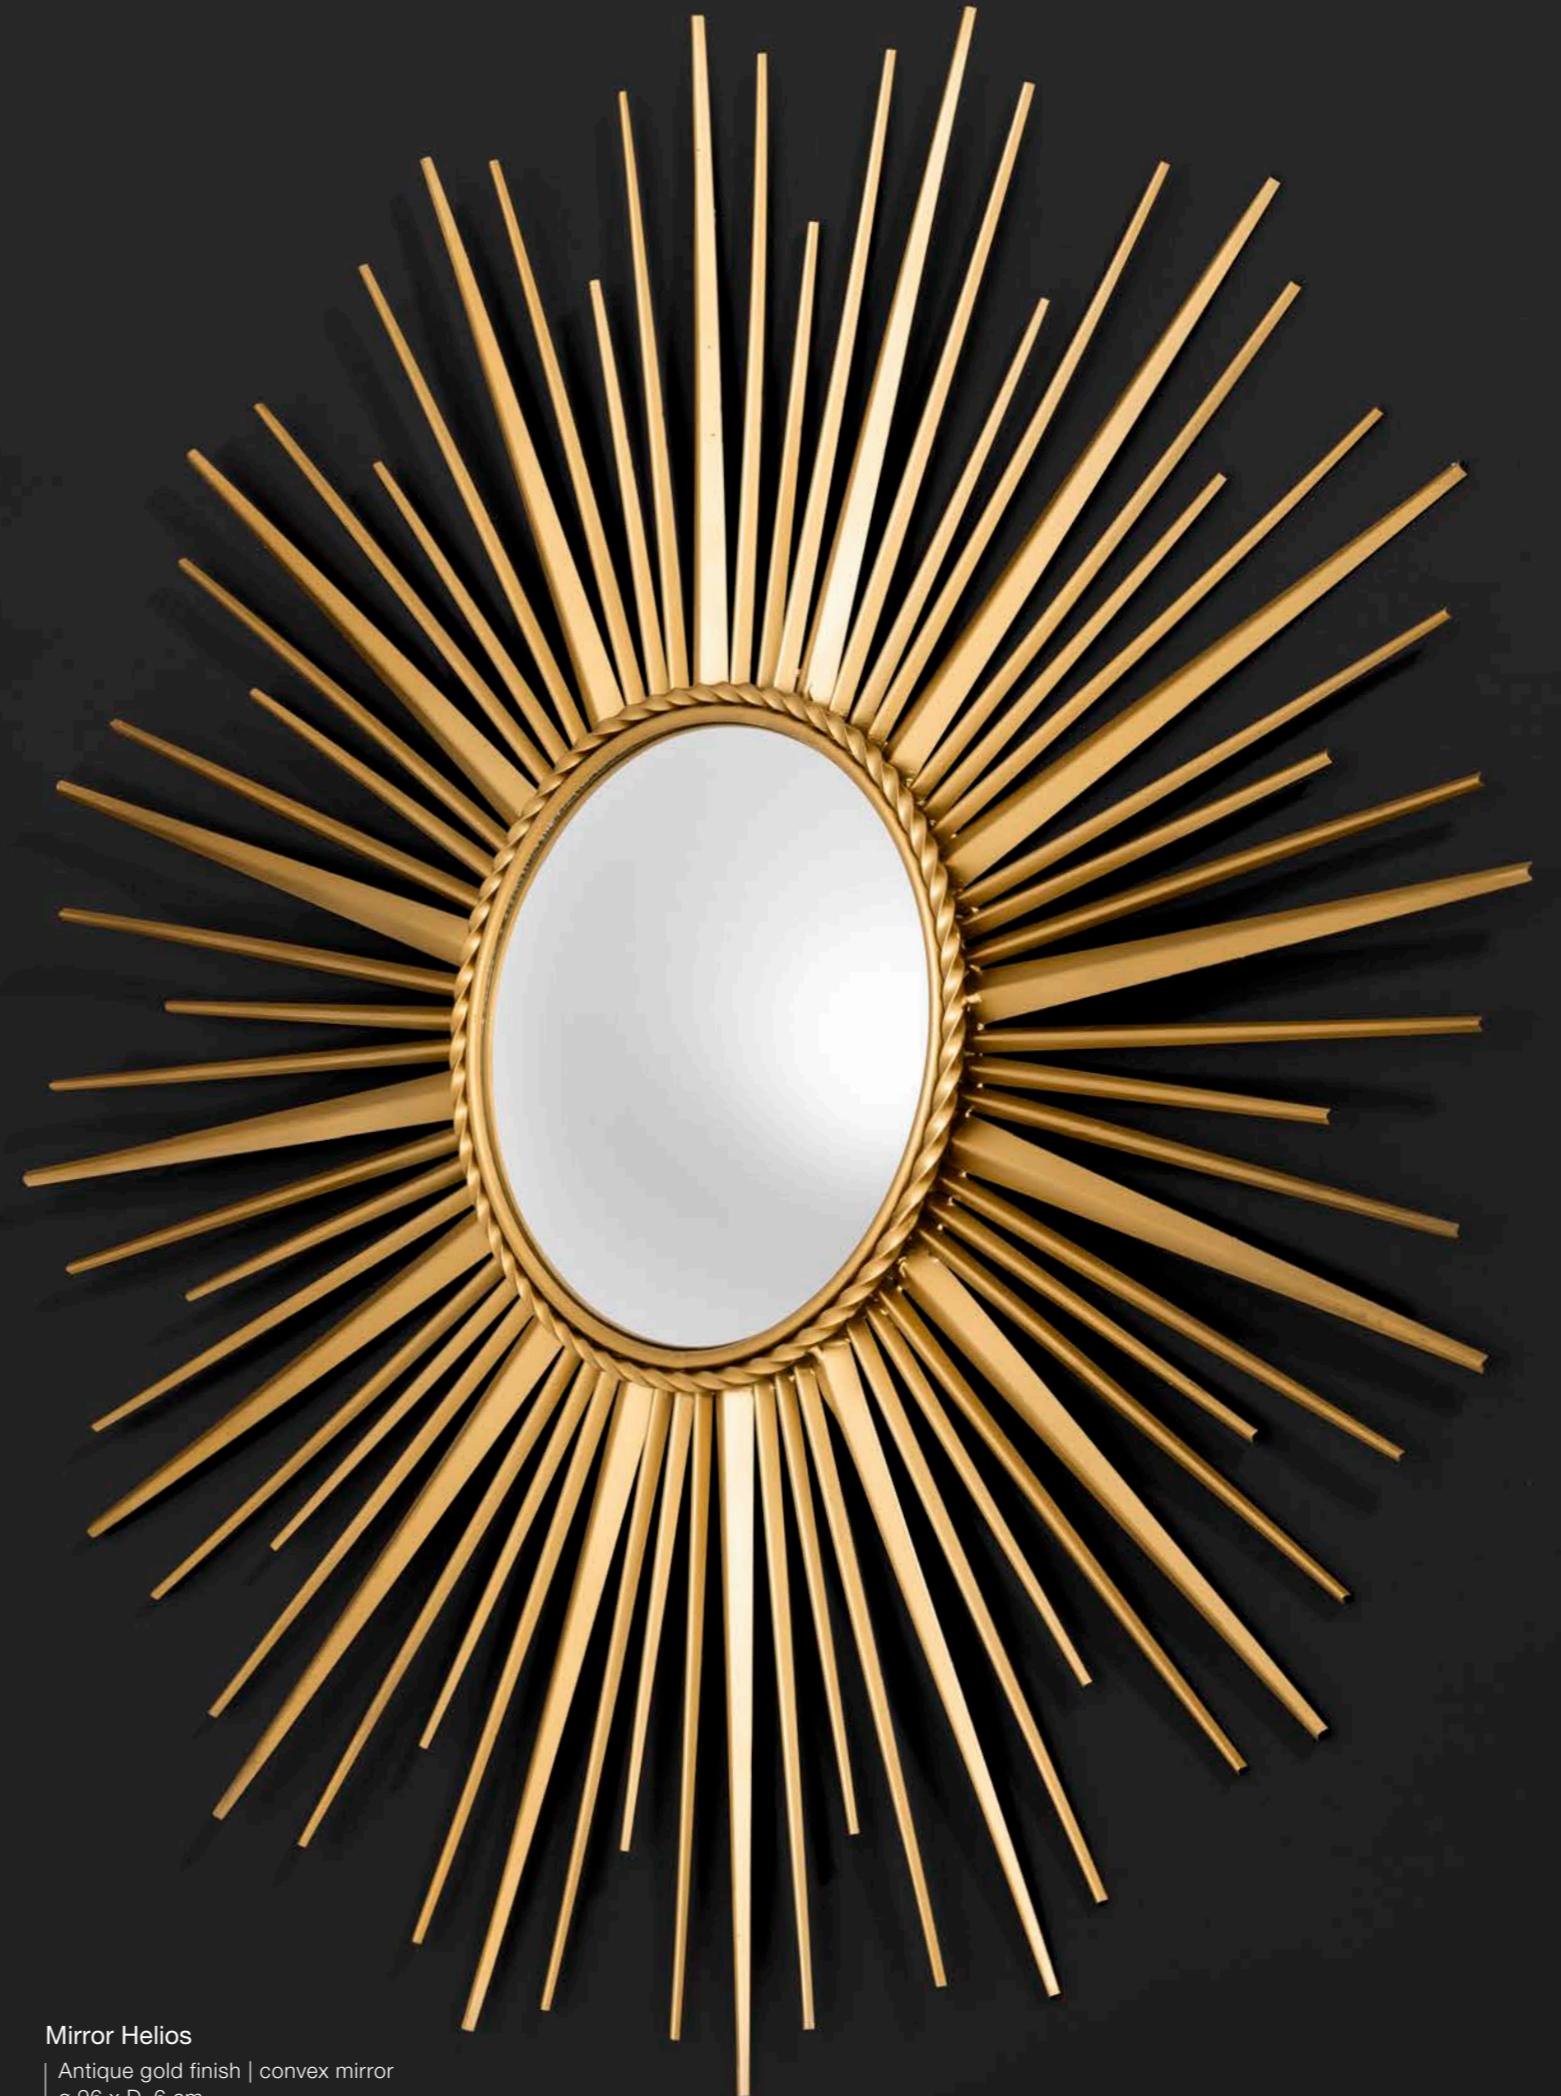

Nickel finish | convex mirror
ø 20 x H. 41,5 cm | ø 14 x H. 34,5 cm
109301

HARDWICK

DRESS FOR SUCCESS

The freestanding full-length Hardwick Mirror combines beauty with practicality. This elegant mirror has a sleek frame and stand with rounded corners and a brushed brass finish. Besides being a practical way to check your wardrobe, it is also a classic piece of furniture that adds a decorative touch to your bedroom, dressing room, or walk-in closet. Its ability to swivel allows you to view yourself from head to toe.

Mirror Solaris S

Gold finish | convex mirror
ø 61 x D. 8 cm
111560

Mirror Solaris L

Gold finish | convex mirror
ø 80 x D. 8 cm
110436

Mirror Helios

Antique gold finish | convex mirror
ø 96 x D. 6 cm
110329