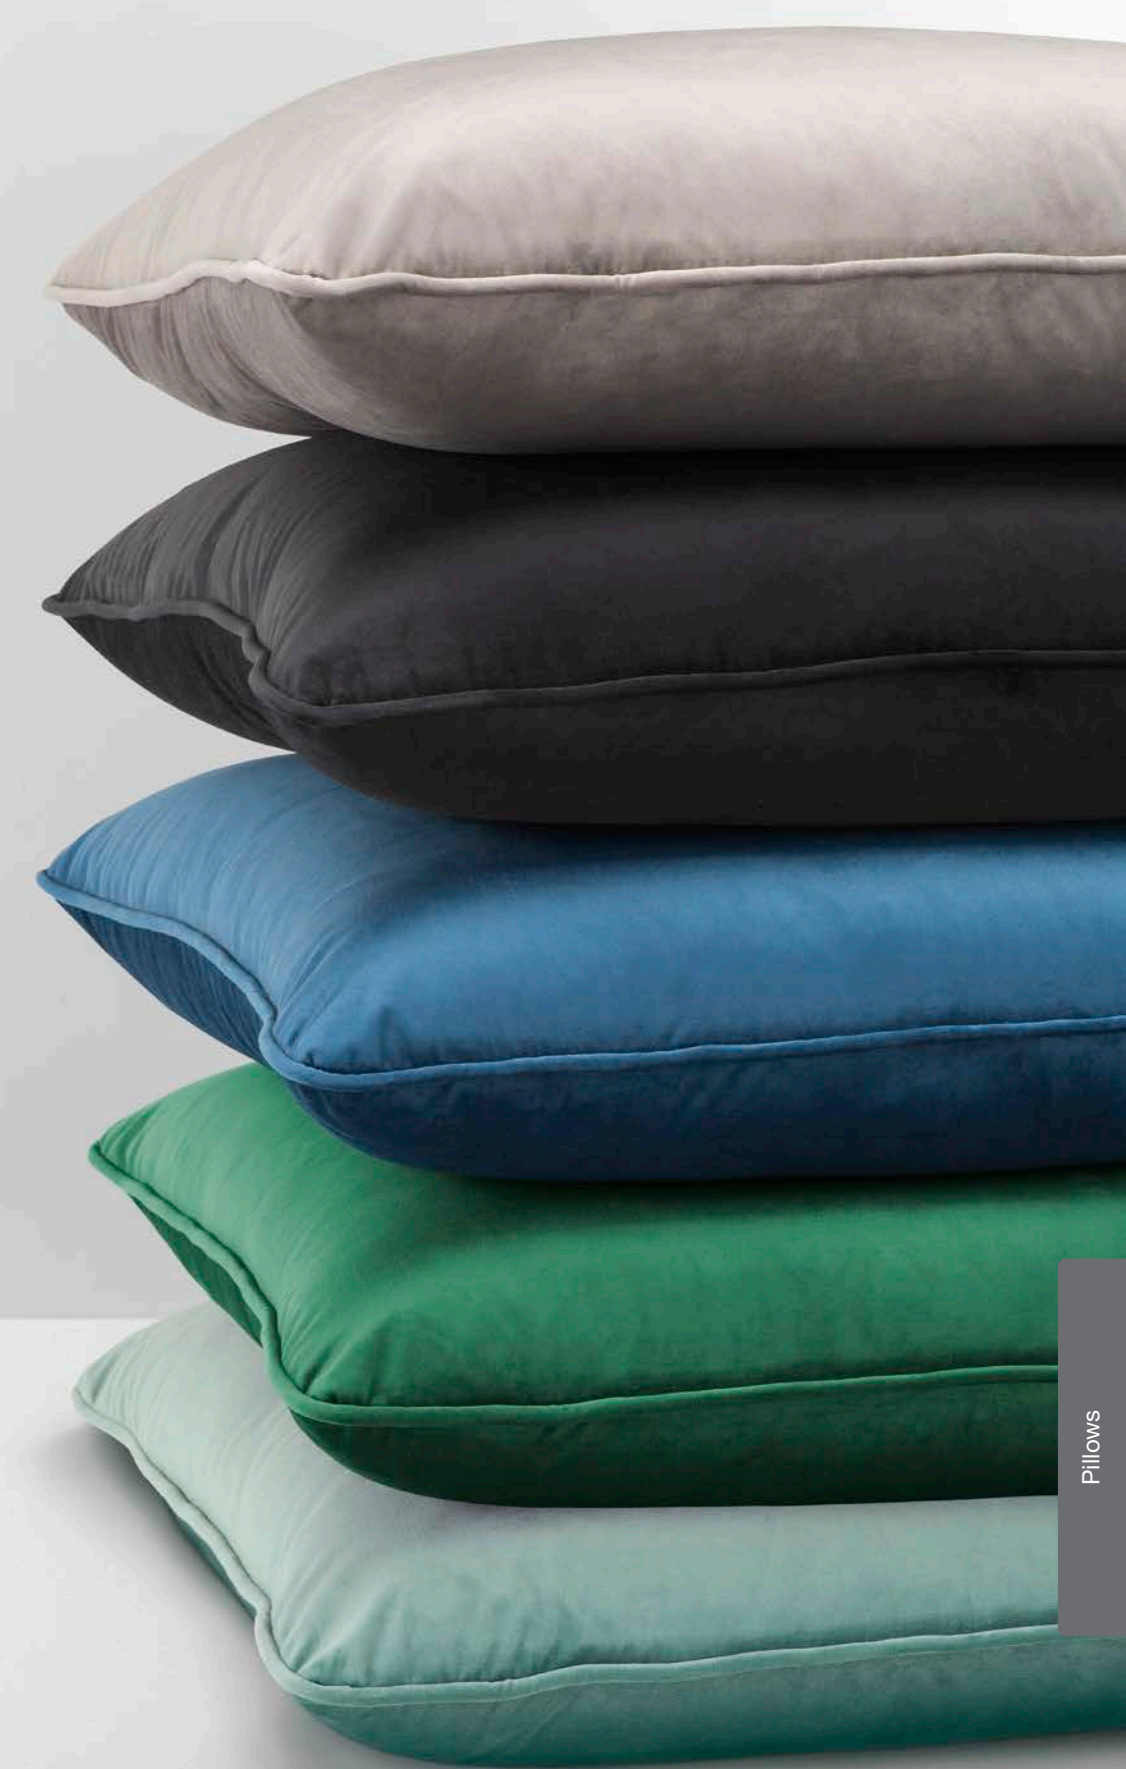

VELVET PILLOWS ROCHE