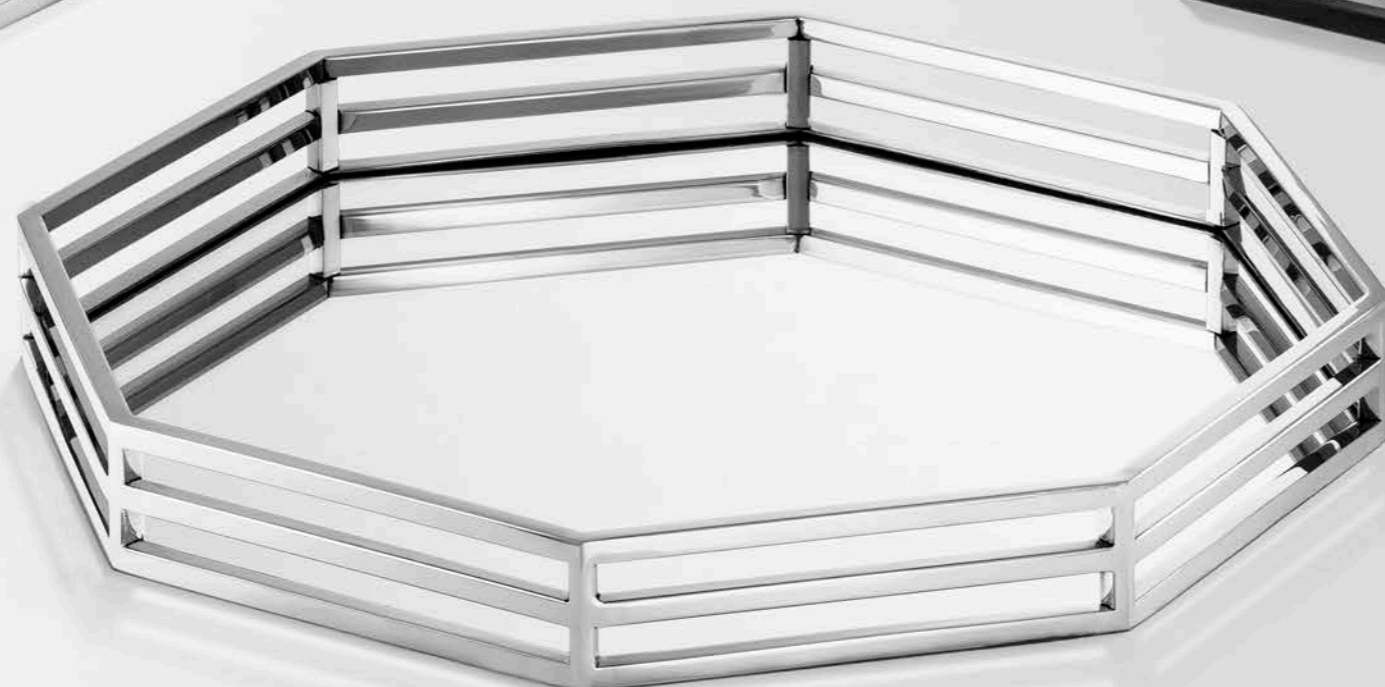

Tray Peregrina

Nickel finish | mirror glass
50 x 50 x H. 6 cm
110518

Tray Giacomo

Matte black finish | black mirror glass
56 x 36 x H. 5 cm
110520