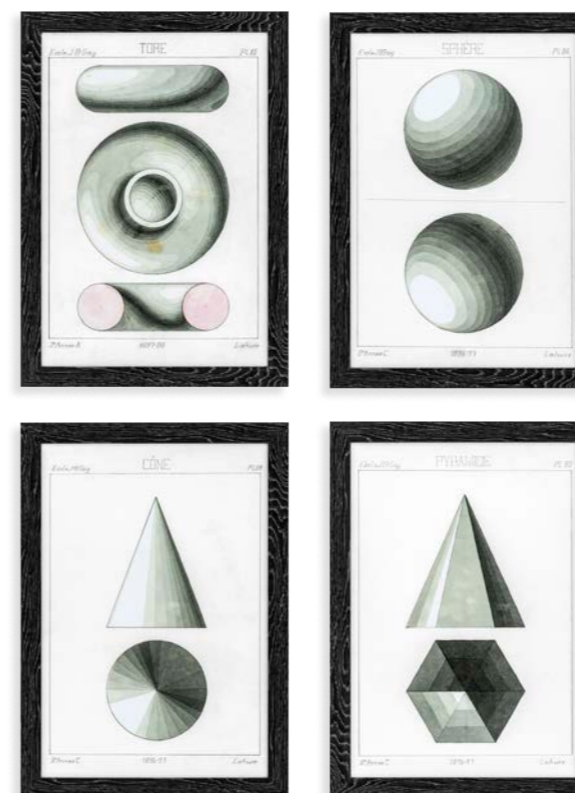

PRINTS BLACK & WHITE COLLECTION 2

Prints Black & White Collection II set of 4

Black wooden frame | clear glass
53 x H. 53 x D. 4 cm per frame
110127

Prints Diversion set of 2

Piano black frame | clear glass
69 x H. 69 x D. 4 cm per frame
106543