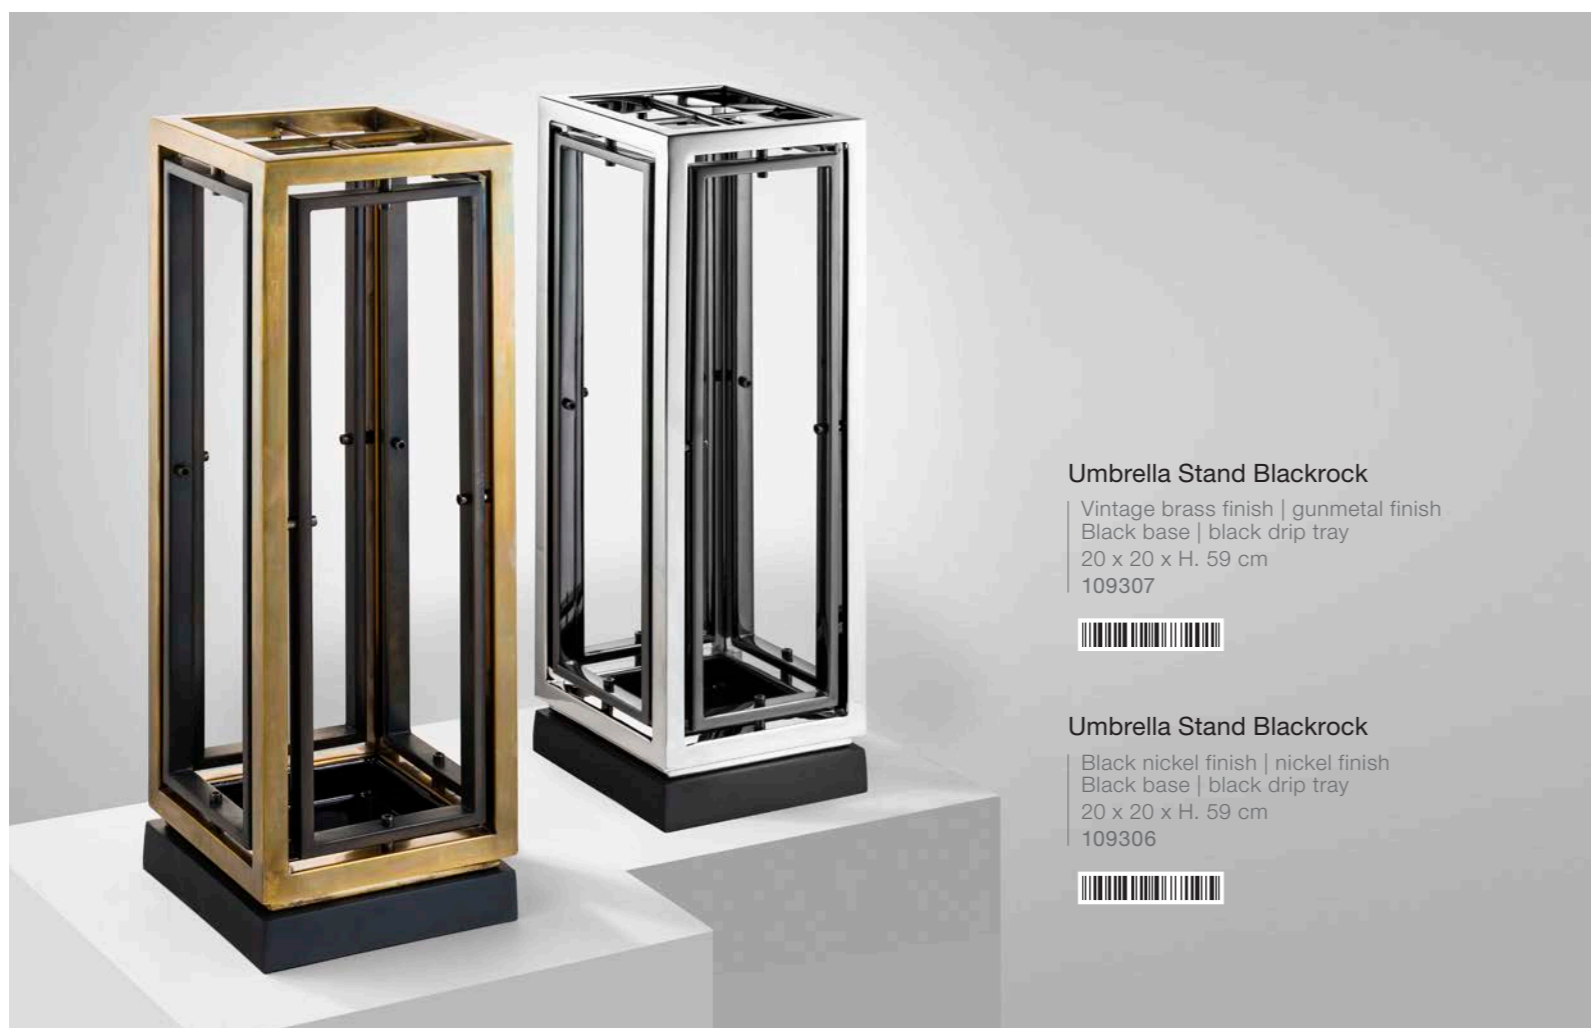

Umbrella Stand Blackrock

Vintage brass finish | gunmetal finish
Black base | black drip tray
20 x 20 x H. 59 cm
109307

Umbrella Stand Blackrock

Black nickel finish | nickel finish
Black base | black drip tray
20 x 20 x H. 59 cm
109306

ARMADALE

The finishing touch for your well-appointed home, the Armadale Umbrella Stand makes an essential addition to your entryway. Beautifully sculpted it features an elegant frame. A useful drip tray below protects your hallway flooring from water and residue and can be easily removed for cleaning.