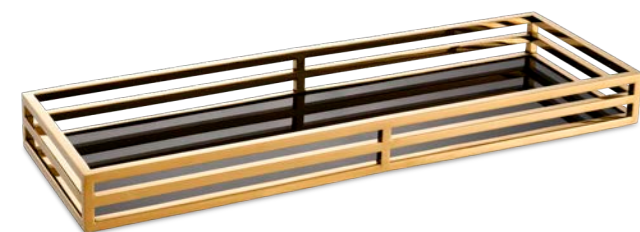

Tray Ersa

Gold finish | black glass
60 x 20 x H. 5,5 cm
112882

Tray Giacomo

Gold finish | black glass
56 x 36 x H. 5 cm
112883

Tray Dolce

Tan leather
51 x 51 x H. 5 cm
106206

Tray Leigh

Black resin & natural bone inlay design
50 x 50 cm
110053